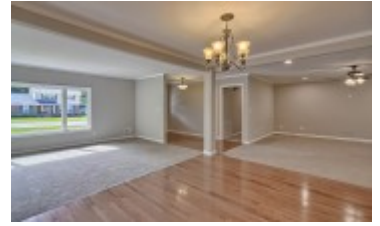

225 Loch Drive - Columbia, SC 29210

Beautifully updated, brick ranch w/ 5 bedrooms, 2 baths, over 2500 sf in Whitehall. Hwd floors in entry open into living rm, dining rm & family rm -- great entertainment space! Kitchen w/ solid wood cabinets, granite countertops plus breakfast area. Large, air conditioned workshop off 2-car garage. New paint, new smooth ceilings, new trim & moldings, new carpet, & new lighting. Covered patio overlooks large back yard enclosed by new privacy fence. Roof with architectural shingles new in 2020. New tankless water heater. Conveniently located near interstates, shopping & dining. Located in Lexington/Richland 5 School District.