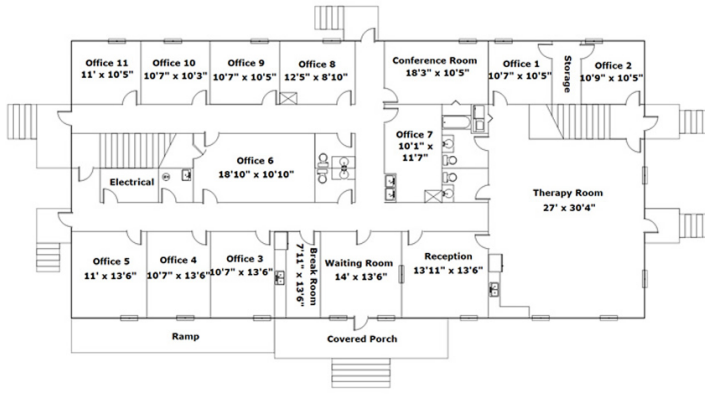

2580 Lin-Do Ct - Sumter, SC 29150

Amazing commercial property for your consideration!

Property Details

13 Office(s)
1 Bath(s)

SQFT

| | |
|-------------|------|
| Total | 6609 |
| Main Level | 4756 |
| Upper Level | 1853 |

Jennifer Martin

Cell Phone: 864-940-2591
jennifer@jmauction.com

Information is deemed reliable but not guaranteed!

2580 Lin-Do Ct - Sumter, SC 29150

Drawn by: Look2 Homes Columbia

<http://www.look2homes.com/l2fp/floorplan/index.php?oid=20109>