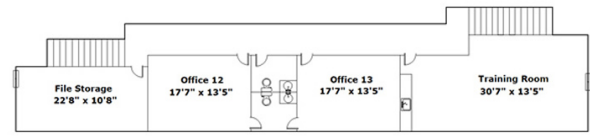

2580 Lin-Do Ct - Sumter, SC 29150

Drawn by: Look2 Homes Columbia

<http://www.look2homes.com/l2fp/floorplan/index.php?oid=20109>