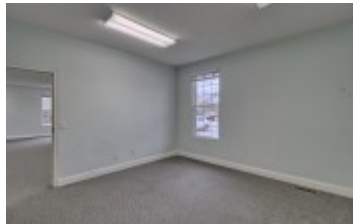

2580 Lin-Do Ct - Sumter, SC 29150

Amazing commercial property for your consideration!

Property Details

13 Office(s)
1 Bath(s)

SQFT

| | |
|-------------|------|
| Total | 6609 |
| Main Level | 4756 |
| Upper Level | 1853 |