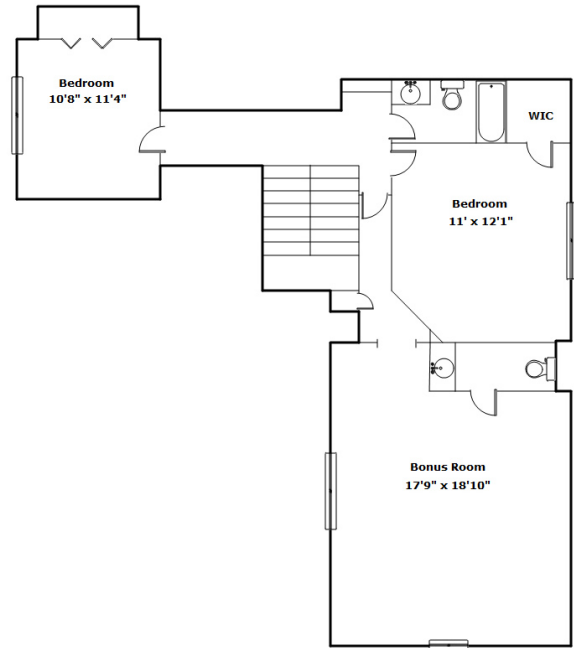

Drawn by: Look2 Homes Columbia

<http://www.look2homes.com/l2fp/floorplan/index.php?oid=21721>

Steve Applewhite

Cell Phone: 803-309-2023

slapplew@gmail.com

<http://www.applewhitehomes.com>

Information is deemed reliable but not guaranteed!