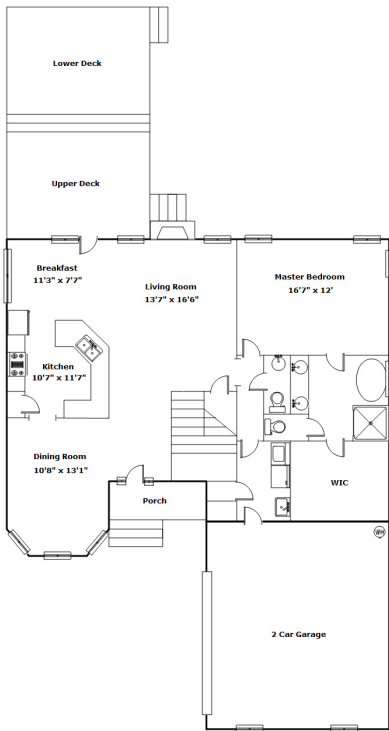

Drawn by: Look2 Homes Columbia

<http://www.look2homes.com/l2fp/floorplan/index.php?oid=21721>

Steve Applewhite

Cell Phone: 803-309-2023

slapplew@gmail.com

<http://www.applewhitehomes.com>

Information is deemed reliable but not guaranteed!