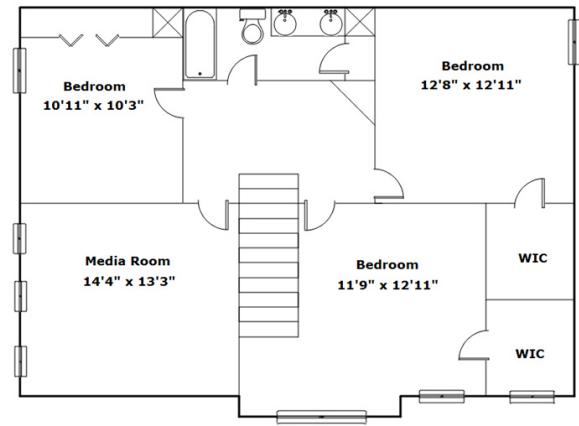

128 Rossmore Dr - Cayce, SC 29033

Presenting a beautiful home for your consideration!

Property Details

4 Bedroom(s)
2 Bath(s)
1 Half Bath(s)

SQFT

Total 2337
Main Level 1337
Upper Level 1000
Garage 506

Morris Lyles

Cell Phone: 803-261-9886

morris.lyles@era.com

<http://www.morrislyles.com/>

Information is deemed reliable but not guaranteed!

128 Rossmore Dr - Cayce, SC 29033

Drawn by: Look2 Homes Columbia

<http://www.look2homes.com/l2fp/floorplan/index.php?oid=21715>