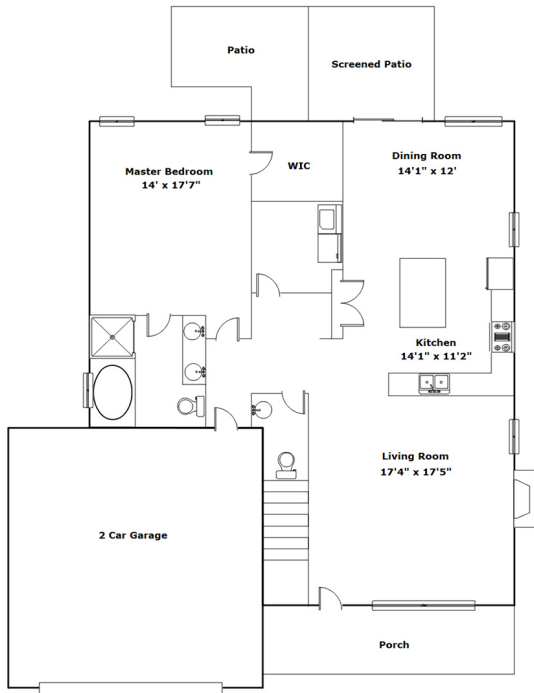

128 Rossmore Dr - Cayce, SC 29033

Presenting a beautiful home for your consideration!

Property Details

4 Bedroom(s)
2 Bath(s)
1 Half Bath(s)

SQFT

Total 2337
Main Level 1337
Upper Level 1000
Garage 506

Morris Lyles

Cell Phone: 803-261-9886

morris.lyles@era.com

<http://www.morrislyles.com/>

Information is deemed reliable but not guaranteed!

128 Rossmore Dr - Cayce, SC 29033

Drawn by: Look2 Homes Columbia

<http://www.look2homes.com/l2fp/floorplan/index.php?oid=21715>