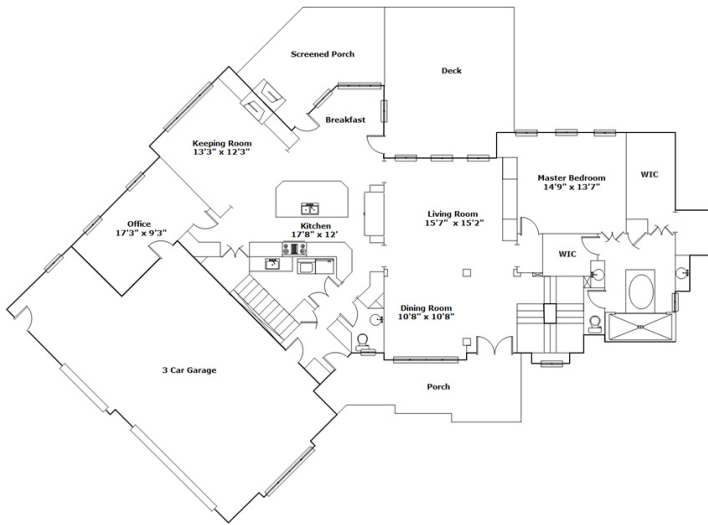

141 Drake Hill Dr - Lexington, SC 29072

Drawn by: Look2 Homes Columbia
<http://www.look2homes.com/l2fp/floorplan/index.php?oid=21695>

Wendell Arsi
Cell Phone: 803-622-5704
Wendellarsi@gmail.com

Information is deemed reliable but not guaranteed!