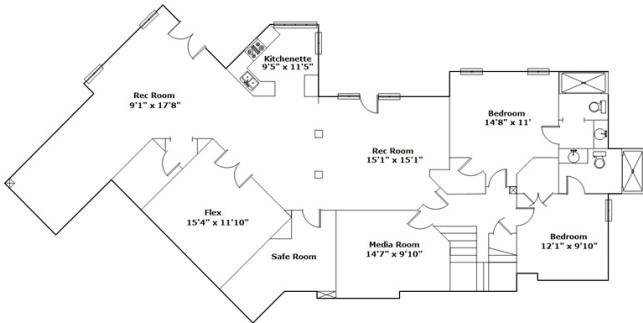

141 Drake Hill Dr - Lexington, SC 29072

Drawn by: Look2 Homes Columbia
<http://www.look2homes.com/l2fp/floorplan/index.php?oid=21695>

Wendell Arsi
Cell Phone: 803-622-5704
Wendellarsi@gmail.com

Information is deemed reliable but not guaranteed!