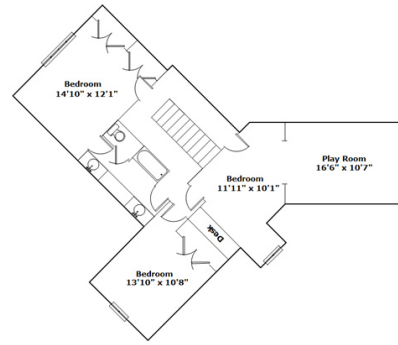

141 Drake Hill Dr - Lexington, SC 29072

Drawn by: Look2 Homes Columbia
<http://www.look2homes.com/l2fp/floorplan/index.php?oid=21695>

Wendell Arsi
Cell Phone: 803-622-5704
Wendellarsi@gmail.com

Information is deemed reliable but not guaranteed!