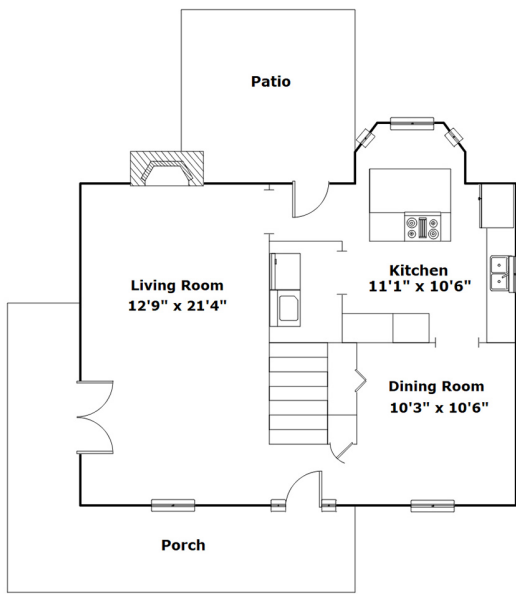

67 Eastpine Ct - Columbia, SC 29212