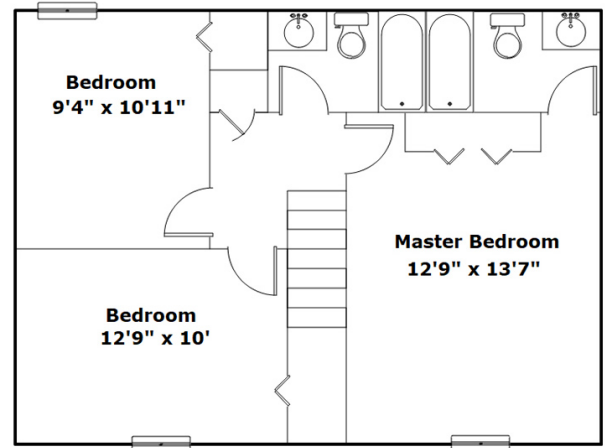

67 Eastpine Ct - Columbia, SC 29212