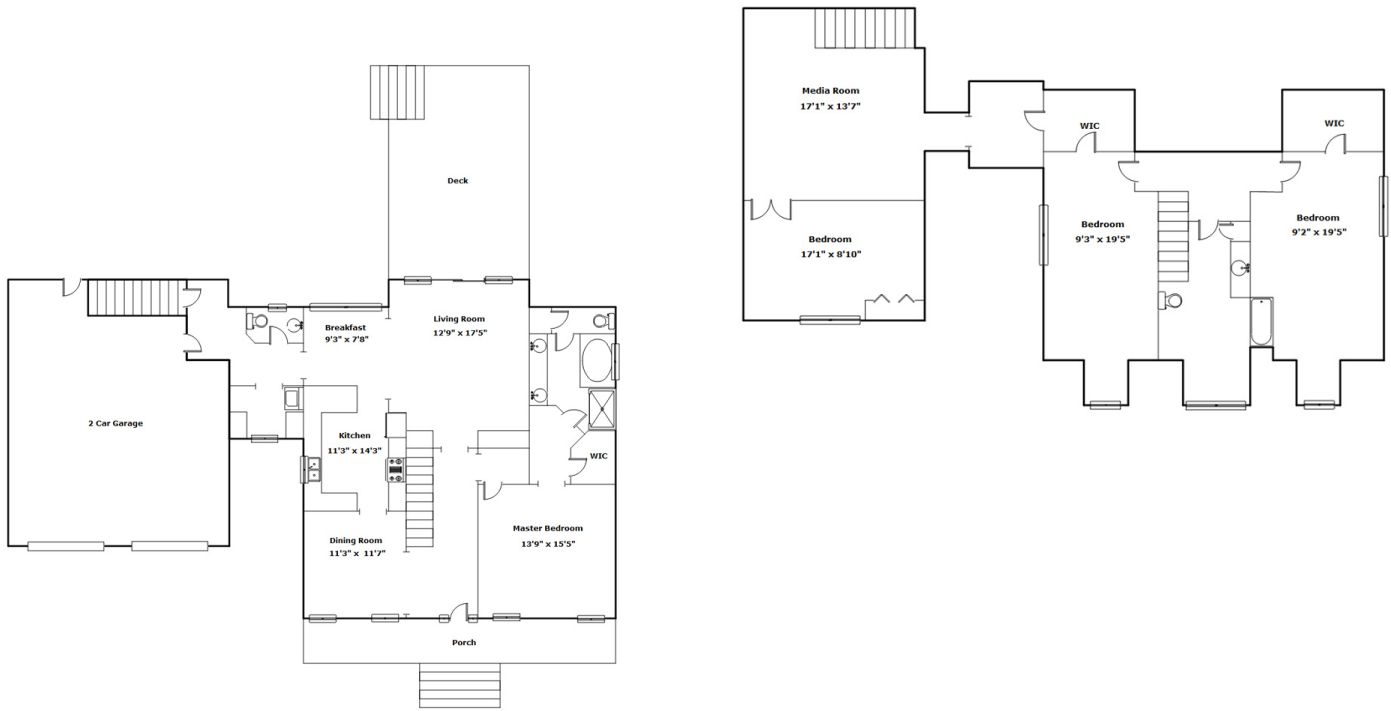

86A Heartland Dr - Elgin, SC 29045