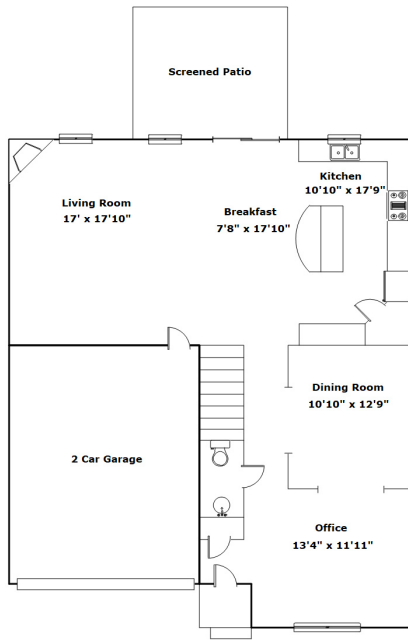

385 Blythe Creek Dr - Blythewood, SC 29016

Presenting a beautiful home for your consideration!

Property Details

4 Bedroom(s)

2 Bath(s)

1 Half Bath(s)

SQFT

Total 2567

Martha McCoy

Cell Phone: 803-447-2417

martha@marthamccoy.com

<http://marthamccoy.com>

Information is deemed reliable but not guaranteed!

385 Blythe Creek Dr - Blythewood, SC 29016

Drawn by: Look2 Homes Columbia - builder square footage
<http://www.look2homes.com/l2fp/floorplan/index.php?oid=21677>