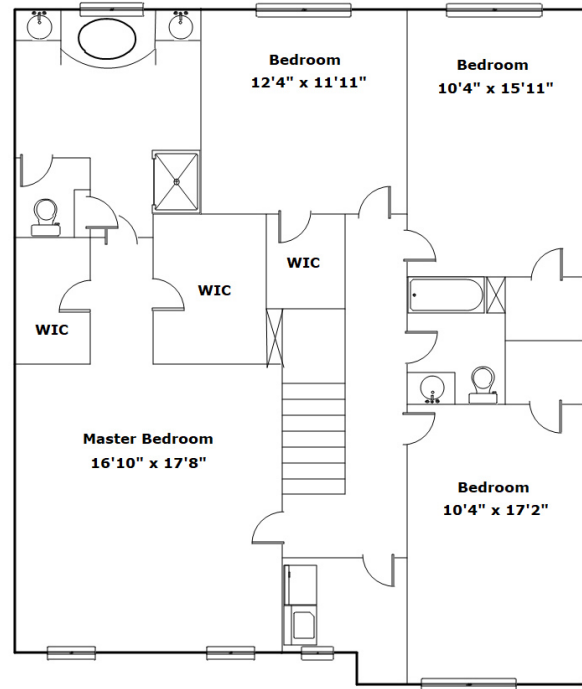

385 Blythe Creek Dr - Blythewood, SC 29016

Presenting a beautiful home for your consideration!

Property Details

4 Bedroom(s)

2 Bath(s)

1 Half Bath(s)

SQFT

Total 2567

Martha McCoy

Cell Phone: 803-447-2417

martha@marthamccoy.com

<http://marthamccoy.com>

Information is deemed reliable but not guaranteed!

385 Blythe Creek Dr - Blythewood, SC 29016

Drawn by: Look2 Homes Columbia - builder square footage
<http://www.look2homes.com/l2fp/floorplan/index.php?oid=21677>