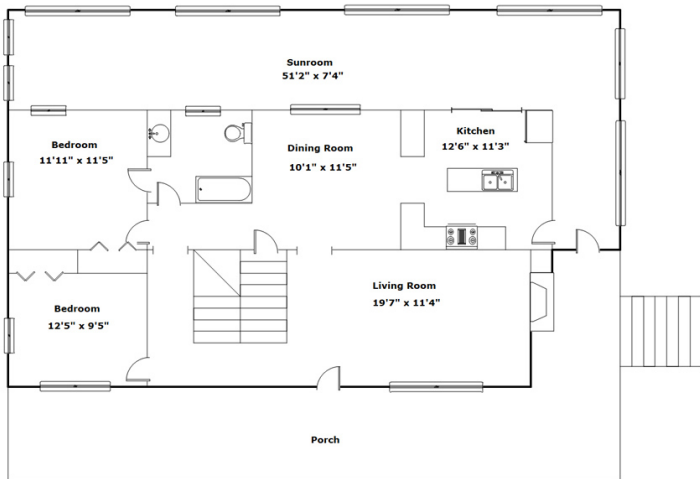

1311 Brewer Springs Rd - Camden, SC 29020

Presenting a beautiful home for your consideration!

Property Details

4 Bedroom(s)
3 Bath(s)

SQFT

Total	3104
Main Level	1614
Upper Level	1010
Lower Level	480
Garage	490

Drawn by: Look2 Homes Columbia
<http://www.look2homes.com/l2fp/floorplan/index.php?oid=21668>

Brian Melton
Office Phone: 803-432-0505
Cell Phone: 803-565-1905
Brian@WatereeLakeLife.com
<http://www.WatereeLakeLife.com>