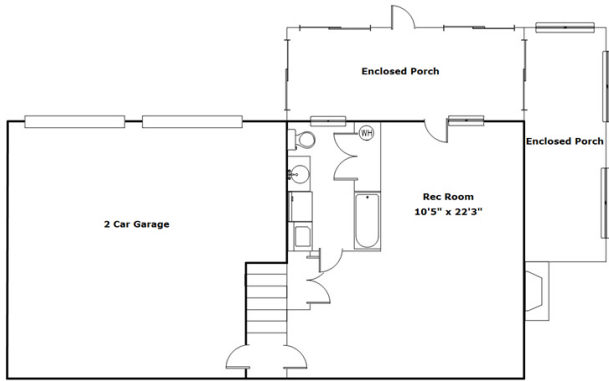

1311 Brewer Springs Rd - Camden, SC 29020

Presenting a beautiful home for your consideration!

Property Details

4 Bedroom(s)
3 Bath(s)

SQFT

Total	3104
Main Level	1614
Upper Level	1010
Lower Level	480
Garage	490

Drawn by: Look2 Homes Columbia
<http://www.look2homes.com/l2fp/floorplan/index.php?oid=21668>

Brian Melton
Office Phone: 803-432-0505
Cell Phone: 803-565-1905
Brian@WatereeLakeLife.com
<http://www.WatereeLakeLife.com>