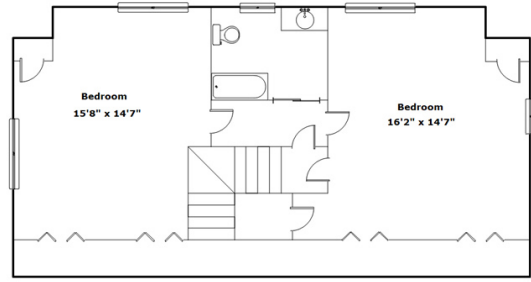

1311 Brewer Springs Rd - Camden, SC 29020

Presenting a beautiful home for your consideration!

Property Details

4 Bedroom(s)
3 Bath(s)

SQFT

Total	3104
Main Level	1614
Upper Level	1010
Lower Level	480
Garage	490

Drawn by: Look2 Homes Columbia
<http://www.look2homes.com/l2fp/floorplan/index.php?oid=21668>

Brian Melton
Office Phone: 803-432-0505
Cell Phone: 803-565-1905
Brian@WatereeLakeLife.com
<http://www.WatereeLakeLife.com>