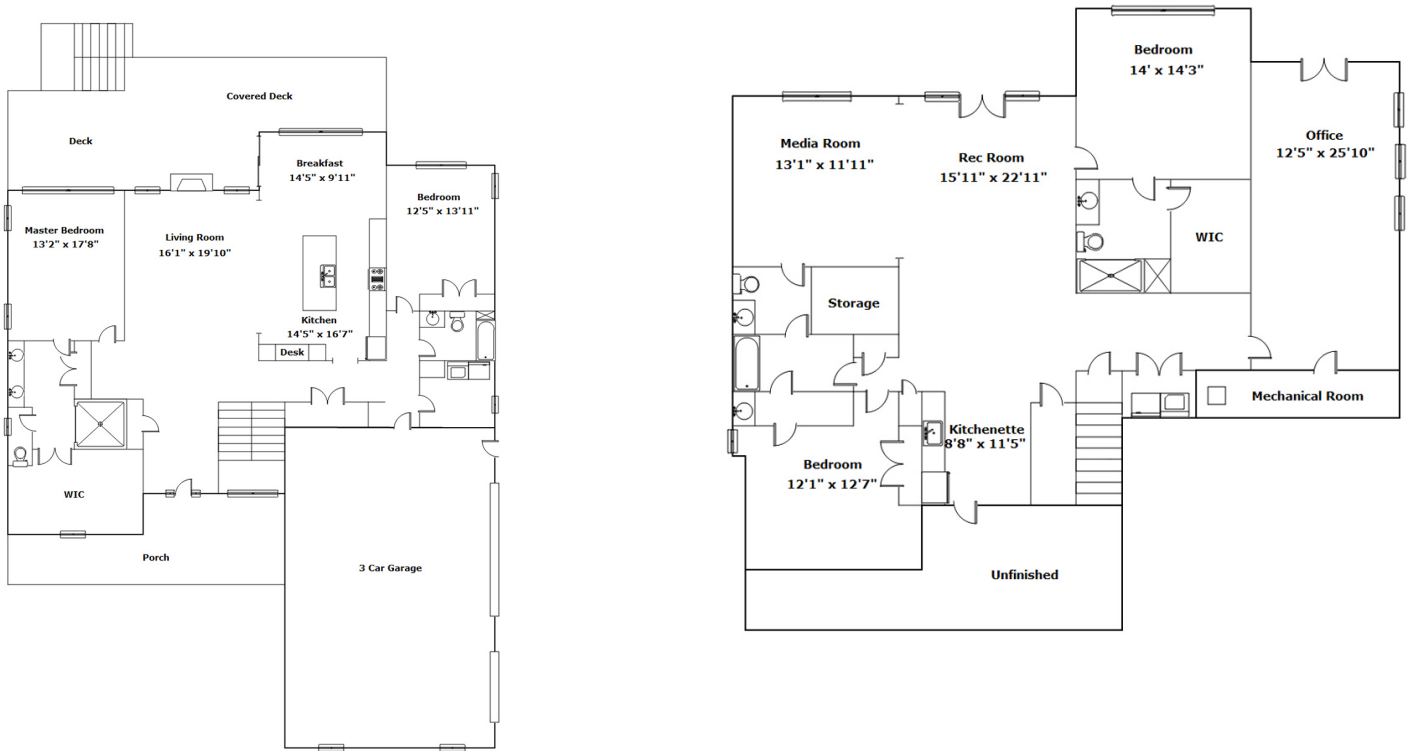

107 Sylvan St - Chapin, SC 29036

Drawn by: Look2 Homes Columbia

<http://www.look2homes.com/l2fp/floorplan/index.php?oid=21665>

Terri Scheper

Office Phone: 803-600-4485

Cell Phone: 803-600-4485

terrinexthome@gmail.com

<http://www.29036info.com>

Information is deemed reliable but not guaranteed!