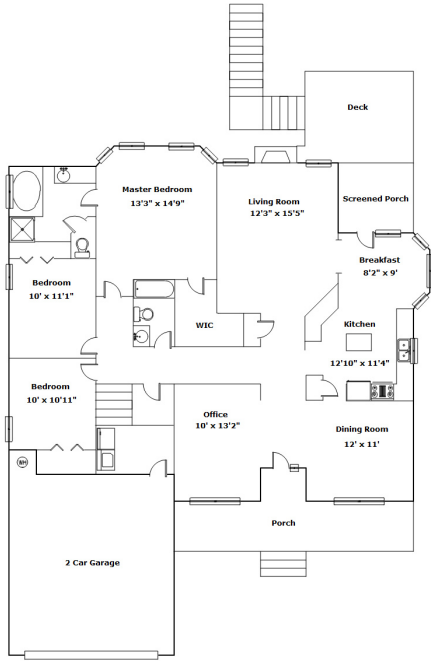

223 Shamley Green Dr - Columbia, SC 29229

Presenting a beautiful home for your consideration!

Property Details

4 Bedroom(s)
2 Bath(s)

SQFT

Total	2154
Main Level	1827
Upper Level	327
Garage	437

Davitte Richardson
Cell Phone: 803-603-3865
davitte@starkesrealty.com

Information is deemed reliable but not guaranteed!

223 Shamley Green Dr - Columbia, SC 29229

Drawn by: Look2 Homes Columbia

<http://www.look2homes.com/l2fp/floorplan/index.php?oid=21572>

Davitte Richardson