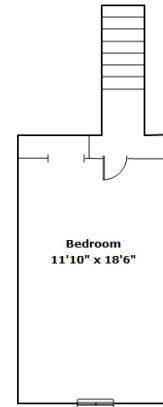

223 Shamley Green Dr - Columbia, SC 29229

Presenting a beautiful home for your consideration!

Property Details

4 Bedroom(s)
2 Bath(s)

SQFT

Total	2154
Main Level	1827
Upper Level	327
Garage	437

Davitte Richardson
Cell Phone: 803-603-3865
davitte@starkesrealty.com

Information is deemed reliable but not guaranteed!

223 Shamley Green Dr - Columbia, SC 29229

Drawn by: Look2 Homes Columbia

<http://www.look2homes.com/l2fp/floorplan/index.php?oid=21572>

Davitte Richardson