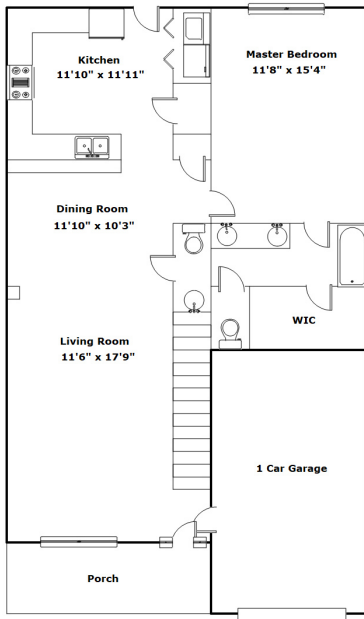

218 Lawson Dr - Columbia, SC 29229

Drawn by: Look2 Homes Columbia

<http://www.look2homes.com/l2fp/floorplan/index.php?oid=21568>

Ashton Hambricht

Cell Phone: 803-960-1446

ashton.hambricht@cbc Carolinas.com

<http://ashton.cbintouch.com>

Information is deemed reliable but not guaranteed!

COLDWELL BANKER
REALTY