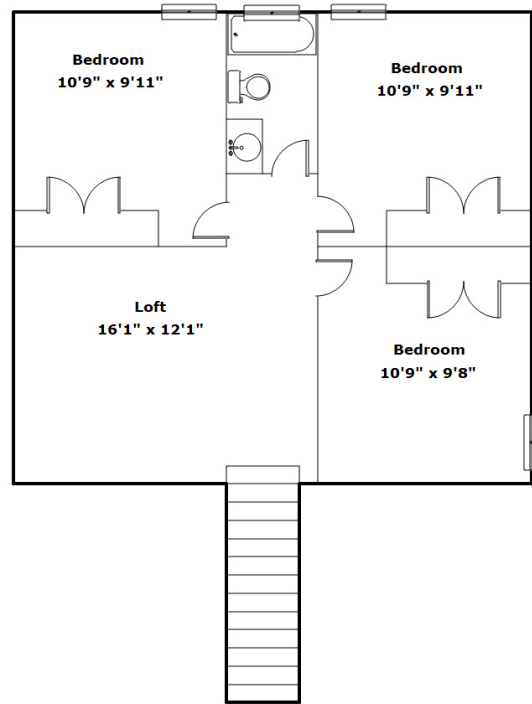

218 Lawson Dr - Columbia, SC 29229

Drawn by: Look2 Homes Columbia

<http://www.look2homes.com/l2fp/floorplan/index.php?oid=21568>

Ashton Hambricht

Cell Phone: 803-960-1446

ashton.hambricht@cbc Carolinas.com

<http://ashton.cbintouch.com>

Information is deemed reliable but not guaranteed!

COLDWELL BANKER
REALTY