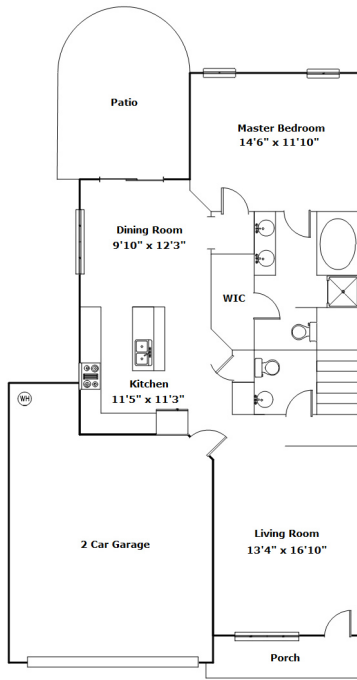

422 Westmoreland Rd - Columbia, SC 29229