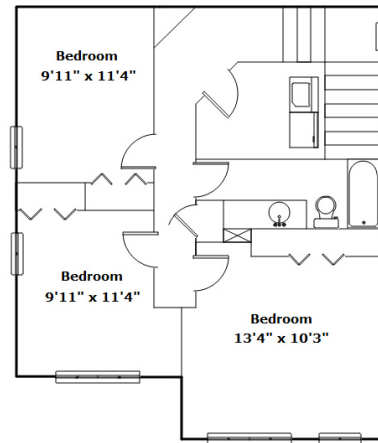

422 Westmoreland Rd - Columbia, SC 29229