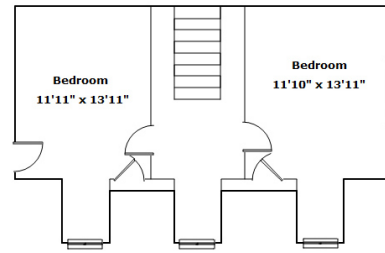

9457 Flat Creek Rd - Kershaw, SC 29067