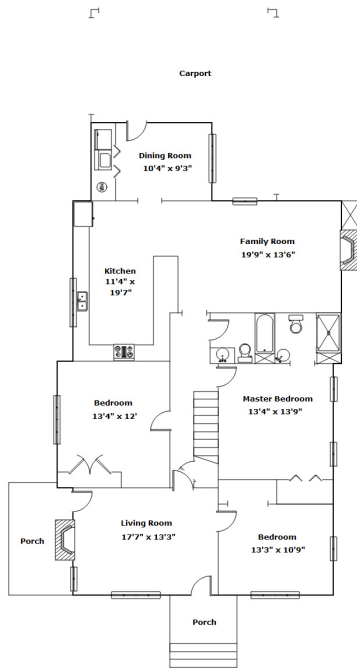

9457 Flat Creek Rd - Kershaw, SC 29067