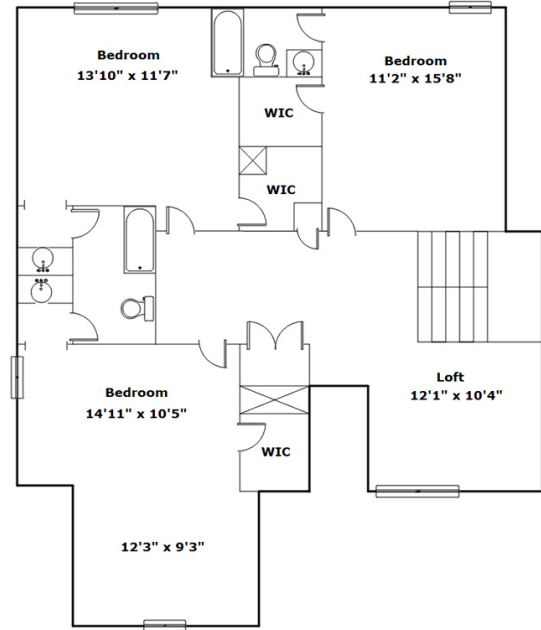

327 Woodlander Dr - Blythewood, SC 29016