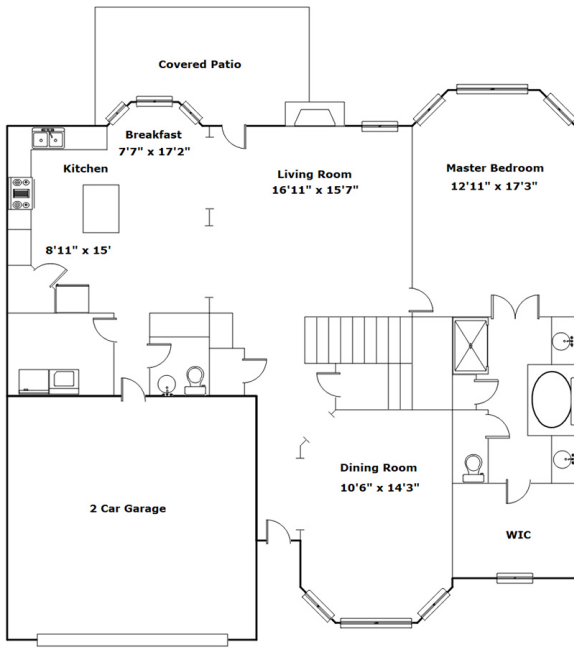

327 Woodlander Dr - Blythewood, SC 29016