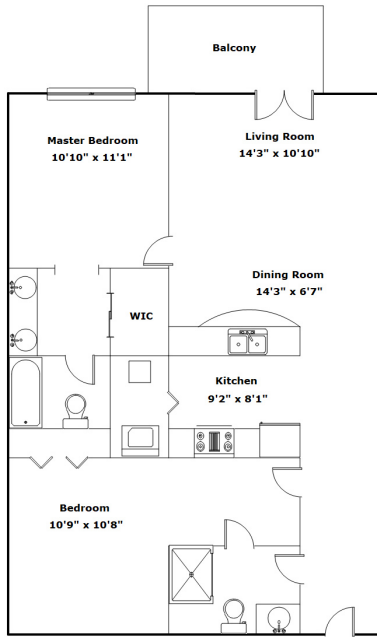

1520 Main St Unit 3F - Columbia, SC 29201

Drawn by: Look2 Homes Columbia

<http://www.look2homes.com/l2fp/floorplan/index.php?oid=21495>

Morris Lyles

Cell Phone: 803-261-9886

morris.lyles@era.com

<http://www.morrislyles.com/>

Information is deemed reliable but not guaranteed!