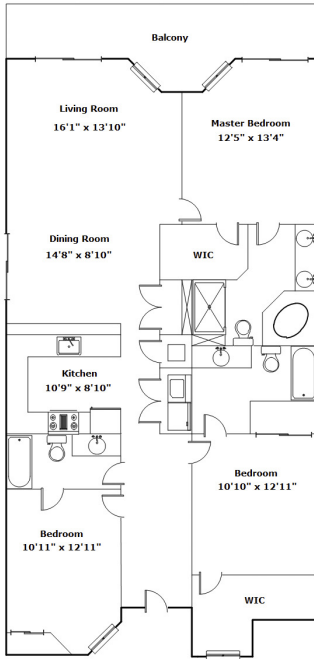

1100 Bluff Rd Unit 601 - Columbia, SC 29201

Drawn by: Look2 Homes Columbia

<http://www.look2homes.com/l2fp/floorplan/index.php?oid=21402>

Cell Phone: 803-261-9886

morris.lyles@era.com

<http://www.morrislyles.com/>

Information is deemed reliable but not guaranteed!