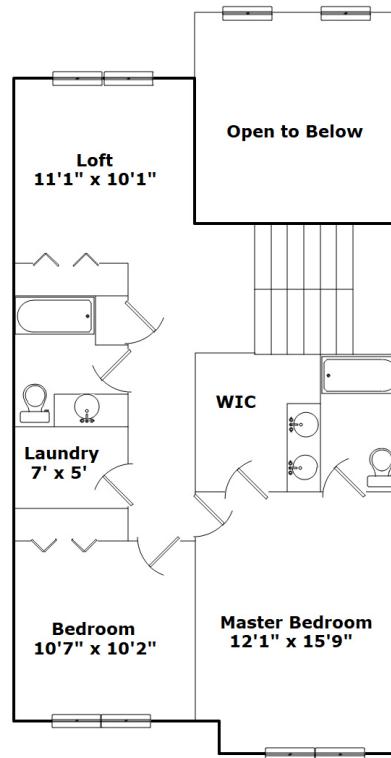

10640 Greyhound Dr. - Charlotte, NC 28269

Drawn by: Look2 Home Marketing Upstate SC
<http://www.look2homes.com/l2fp/floorplan/index.php?oid=21379>

Susan Carpenter
Cell Phone: 704-307-1511
susancarpenter@kw.com
<http://susancarpenterhomes.com>

Information is deemed reliable but not guaranteed!

KELLERWILLIAMS