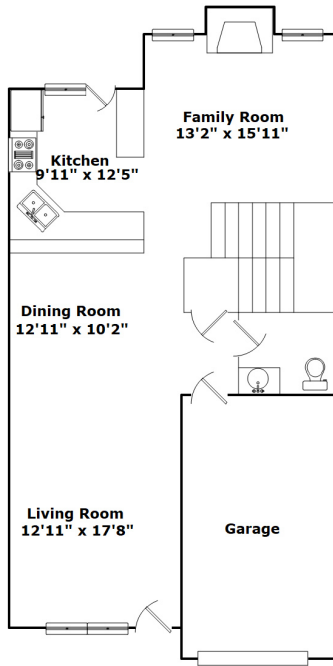

10640 Greyhound Dr. - Charlotte, NC 28269

Drawn by: Look2 Home Marketing Upstate SC
<http://www.look2homes.com/l2fp/floorplan/index.php?oid=21379>

Susan Carpenter
Cell Phone: 704-307-1511
susancarpenter@kw.com
<http://susancarpenterhomes.com>

Information is deemed reliable but not guaranteed!

KELLERWILLIAMS