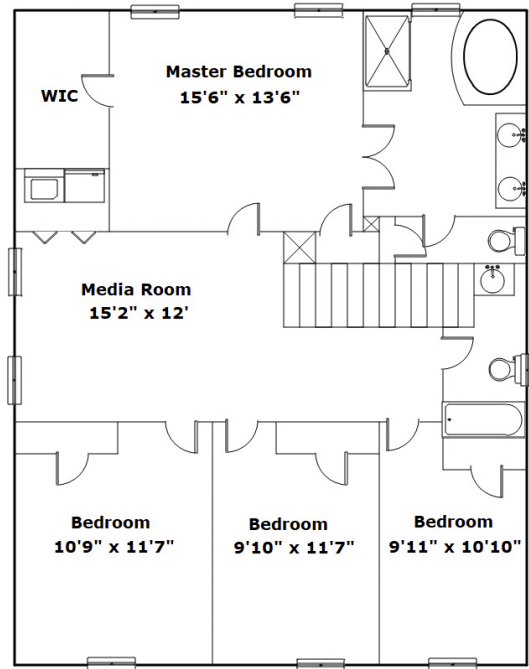

3152 Gedney Circle - Blythewood, SC 29016