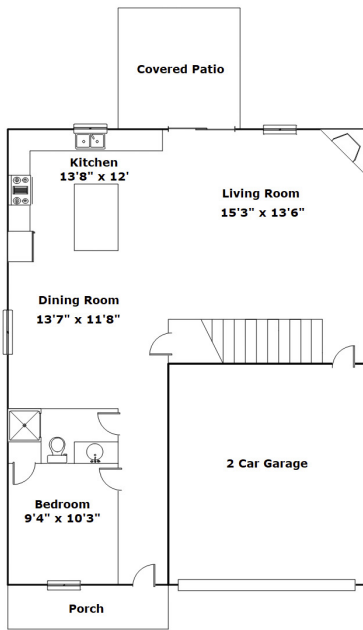

3152 Gedney Circle - Blythewood, SC 29016