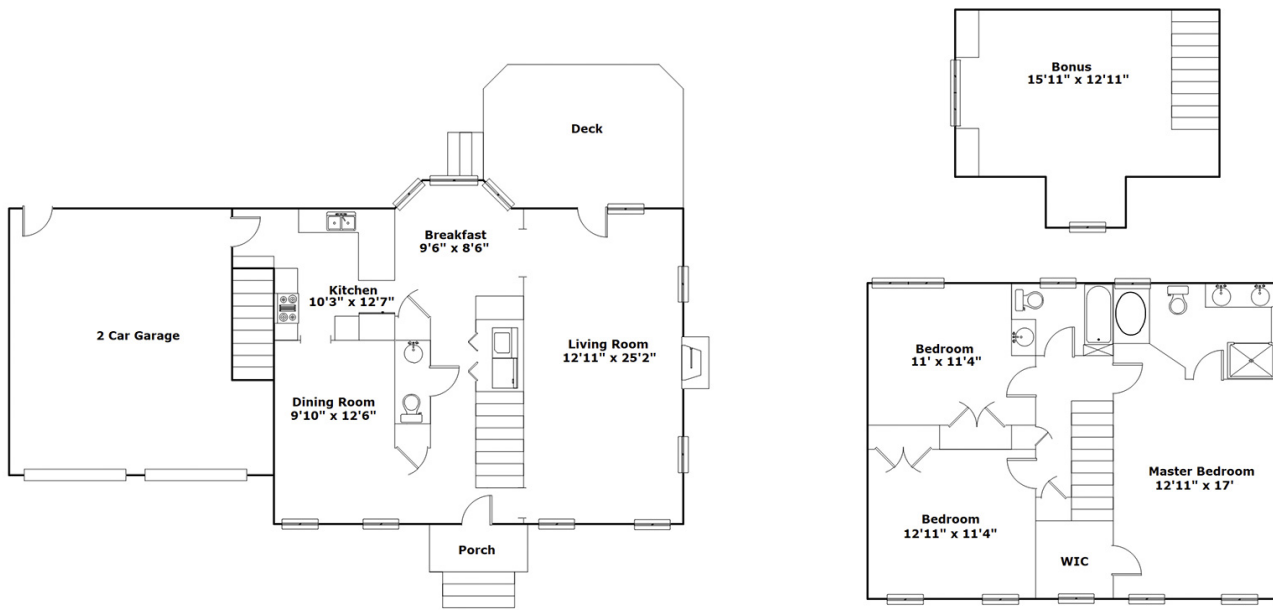

313 Plantation Pkwy - Blythewood, SC 29016

Drawn by: Look2 Homes Columbia

<http://www.look2homes.com/l2fp/floorplan/index.php?oid=21146>

David Medley

Office Phone: 803-828-3503

Cell Phone: 803-760-6842

david@medleyrealtyllc.com

<http://https://www.medleyrealtyllc.com/home-page>

**Better
Homes**
and Gardens
REAL ESTATE

MEDLEY

Information is deemed reliable but not guaranteed!