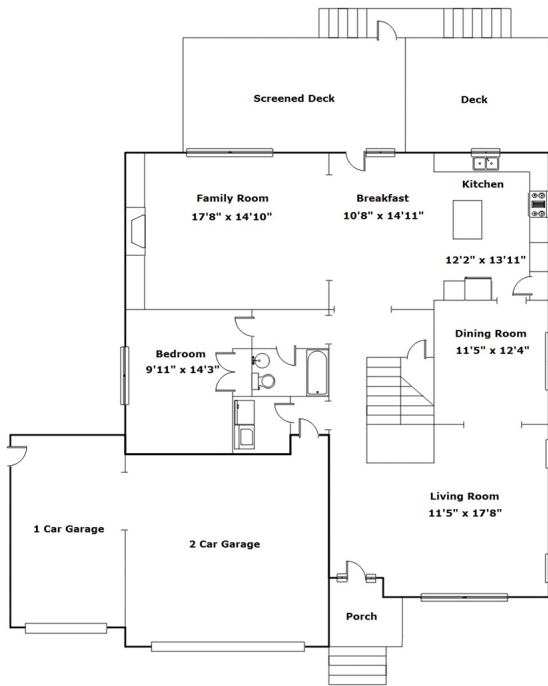

22 Ash Ct - Irmo, SC 29063

Presenting a beautiful home for your consideration!

Property Details

7 Bedroom(s)
4 Bath(s)

SQFT

Total	4498
Main Level	1718
Second Level	1902
Third Level	878
Garage	676

 **Josh Smith**
Cell Phone: 321-591-5435
jtsmith.consulting@gmail.com

Information is deemed reliable but not guaranteed!

KELLERWILLIAMS

22 Ash Ct - Irmo, SC 29063

Drawn by: Look2 Homes Columbia

<http://www.look2homes.com/l2fp/floorplan/index.php?oid=21142>

 **Josh Smith**

Cell Phone: 321-591-5435