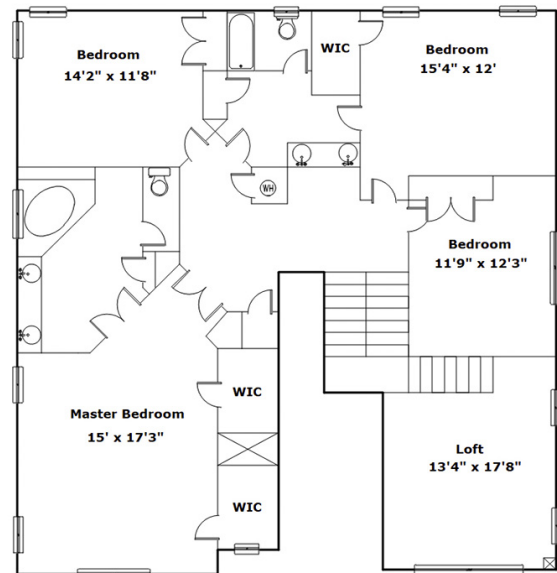

22 Ash Ct - Irmo, SC 29063

Drawn by: Look2 Homes Columbia

<http://www.look2homes.com/l2fp/floorplan/index.php?oid=21142>

Josh Smith

Cell Phone: 321-591-5435

jtsmith.consulting@gmail.com

Information is deemed reliable but not guaranteed!

KELLERWILLIAMS