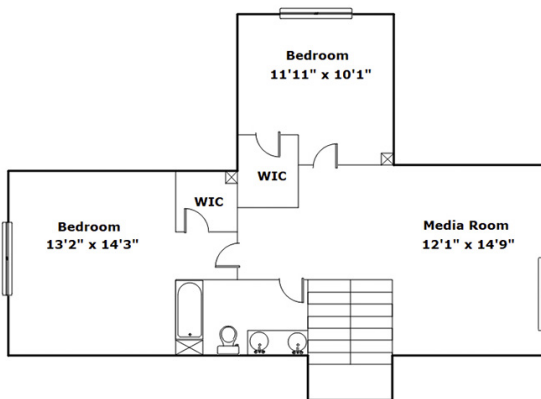

22 Ash Ct - Irmo, SC 29063

Drawn by: Look2 Homes Columbia

<http://www.look2homes.com/l2fp/floorplan/index.php?oid=21142>

Josh Smith

Cell Phone: 321-591-5435

jtsmith.consulting@gmail.com

Information is deemed reliable but not guaranteed!

KELLERWILLIAMS