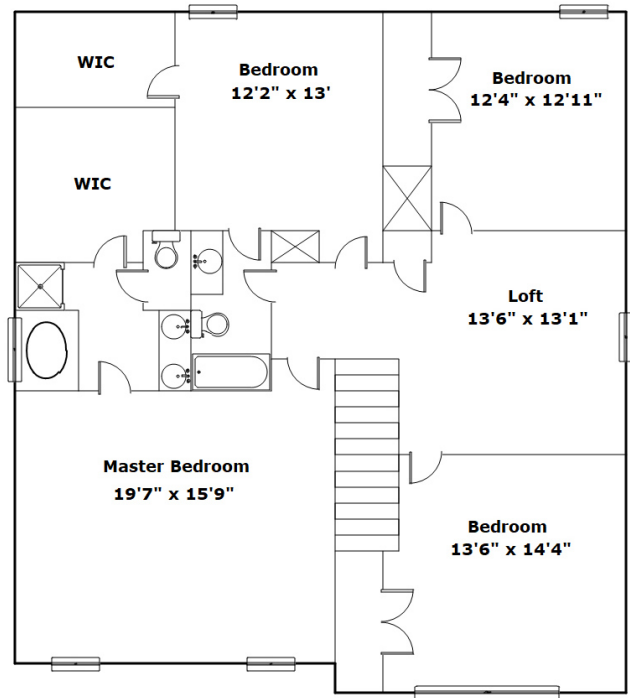

420 Lakemont Dr - Columbia, SC 29229

Drawn by: Look2 Homes Columbia

<http://www.look2homes.com/l2fp/floorplan/index.php?oid=20921>

Ashton Hambright

Cell Phone: 803-960-1446

ashton.hambright@cbc Carolinas.com

<http://ashton.cbintouch.com>

Information is deemed reliable but not guaranteed!

COLDWELL BANKER
REALTY