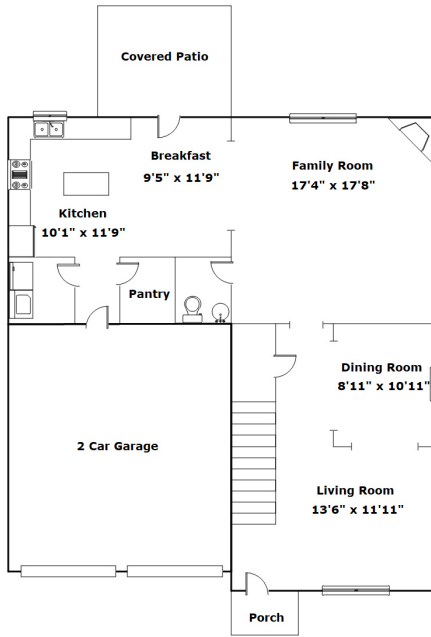

420 Lakemont Dr - Columbia, SC 29229

Drawn by: Look2 Homes Columbia

<http://www.look2homes.com/l2fp/floorplan/index.php?oid=20921>

Ashton Hambright

Cell Phone: 803-960-1446

ashton.hambright@cbc Carolinas.com

<http://ashton.cbintouch.com>

Information is deemed reliable but not guaranteed!

COLDWELL BANKER
REALTY