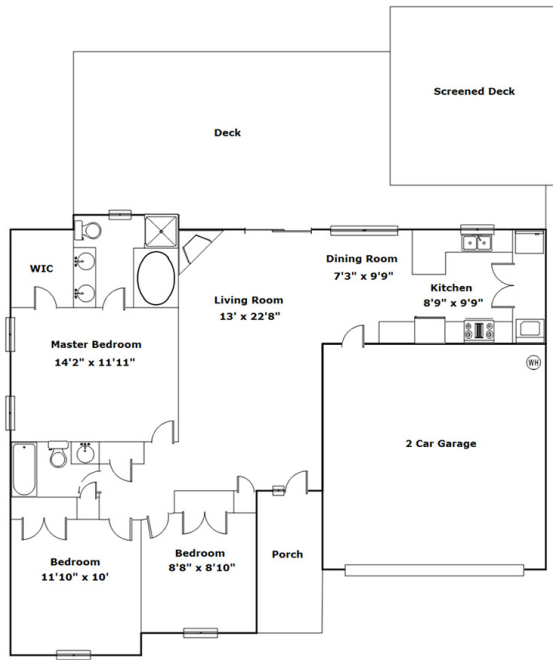

245 Double Eagle Circle - Lexington, SC 29073

Drawn by: Look2 Homes Columbia

<http://www.look2homes.com/l2fp/floorplan/index.php?oid=20913>

Donnie Shealy

Office Phone: 803-957-5566

Cell Phone: 803-238-9925

donnie@theartteam.net

Information is deemed reliable but not guaranteed!

THE
ART
OF REAL ESTATE