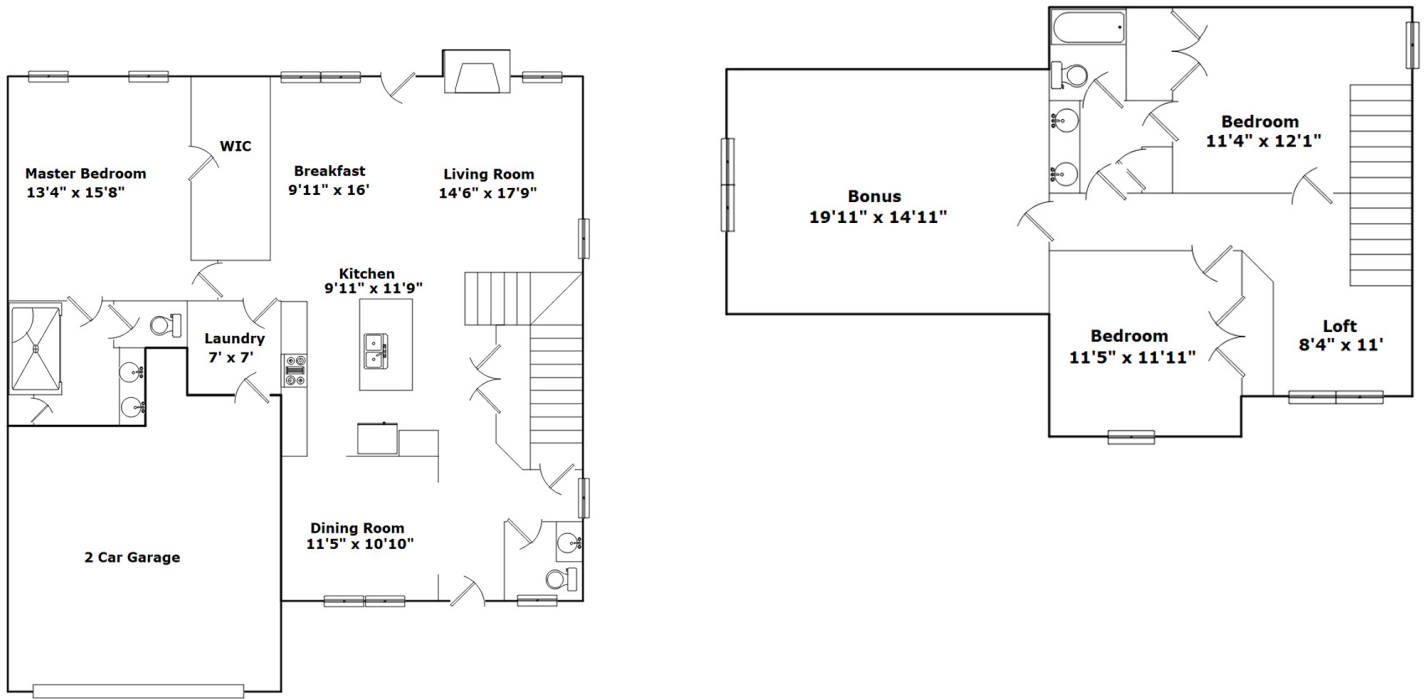

4443 Dashley Circle - Catawba, SC 29704

Drawn by: Look2 Home Marketing Upstate SC
<http://www.look2homes.com/l2fp/floorplan/index.php?oid=20908>

Kathy Dills

Cell Phone: 803-325-4226

Kathy.Dills@RinehartRealty.com

<http://kdills.rinehartrealty.com>

Information is deemed reliable but not guaranteed!

Rinehart Realty