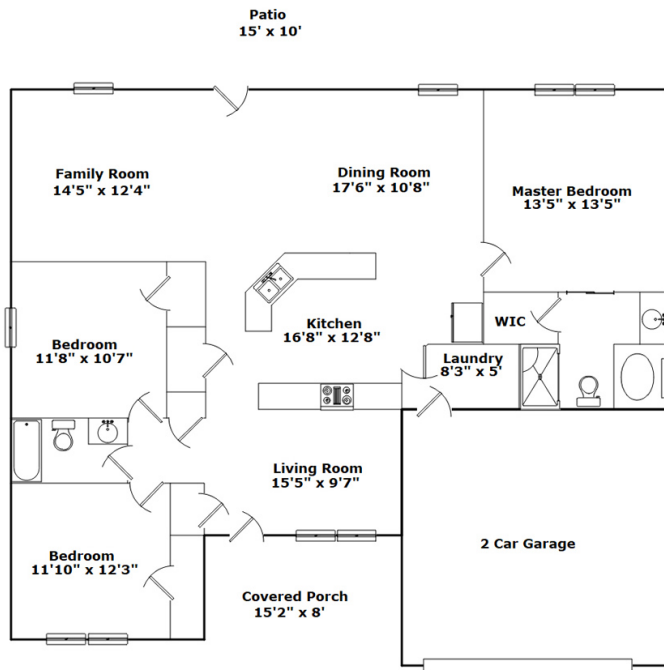

155 Beverly Dr. - Easley, SC 29640

Drawn by: Look2 Home Marketing Upstate SC
<http://www.look2homes.com/l2fp/floorplan/index.php?oid=20907>

Cell Phone: 864-380-4537
dan@leonardibracken.com
<http://www.leonardibracken.com/>

Information is deemed reliable but not guaranteed!

**LEONARDI
BRACKEN**
REAL ESTATE