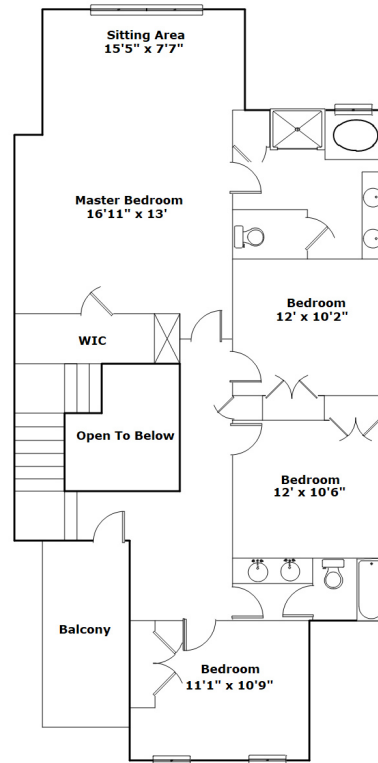

205 Dove Chase Trail - Lexington, SC 29072

Presenting a beautiful home for your consideration!

Property Details

4 Bedroom(s)

2 Bath(s)

1 Half Bath(s)

SQFT

Total 2468

Main Level 1092

Upper Level 1376

Garage 438

Jim Leitherer

Office Phone: 803-915-8317

Cell Phone: 803-298-0054

jimleitherer@gmail.com

Information is deemed reliable but not guaranteed!

205 Dove Chase Trail - Lexington, SC 29072

Drawn by: Look2 Homes Columbia

<http://www.look2homes.com/l2fp/floorplan/index.php?oid=20902>

Jim Leitherer

Office Phone: 803-915-8317

Cell Phone: 803-298-0054

jimleitherer@gmail.com