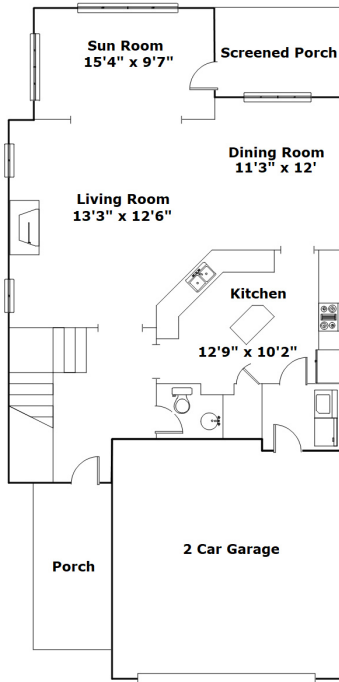

205 Dove Chase Trail - Lexington, SC 29072

Presenting a beautiful home for your consideration!

Property Details

4 Bedroom(s)

2 Bath(s)

1 Half Bath(s)

SQFT

Total 2468

Main Level 1092

Upper Level 1376

Garage 438

Jim Leitherer

Office Phone: 803-915-8317

Cell Phone: 803-298-0054

jimleitherer@gmail.com

Information is deemed reliable but not guaranteed!

205 Dove Chase Trail - Lexington, SC 29072

Drawn by: Look2 Homes Columbia

<http://www.look2homes.com/l2fp/floorplan/index.php?oid=20902>

Jim Leitherer

Office Phone: 803-915-8317

Cell Phone: 803-298-0054

jimleitherer@gmail.com