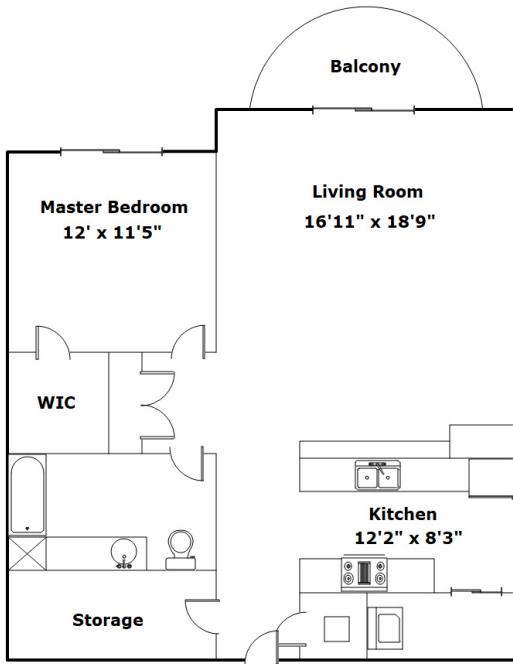

900 S Stadium Rd Unit 309N - Columbia, SC 29201

Drawn by: Look2 Homes Columbia

<http://www.look2homes.com/l2fp/floorplan/index.php?oid=20896>

Sarah Bennett

Cell Phone: 803-807-0505

sarah@sarahtherealtor.com

Information is deemed reliable but not guaranteed!

**Better
Homes**
and Gardens
REAL ESTATE

MEDLEY