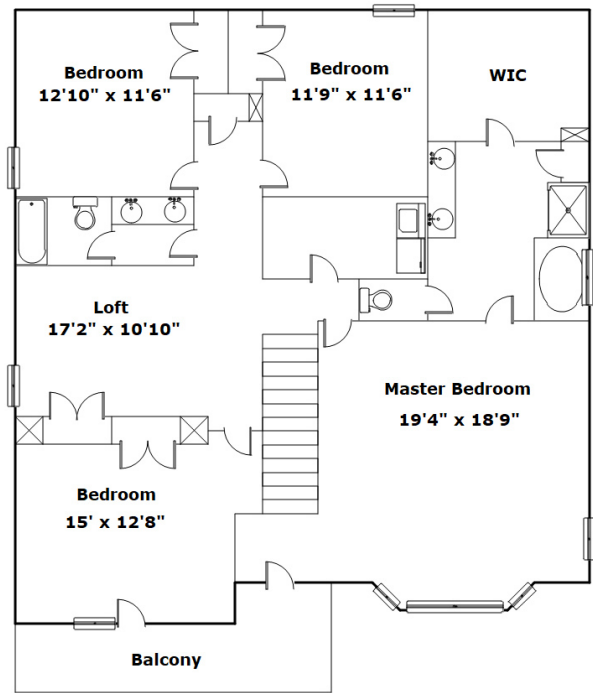

241 Woodmill Circle - Lexington, SC 29072

Presenting a beautiful home for your consideration!

Property Details

4 Bedroom(s)
2 Bath(s)
1 Half Bath(s)

SQFT

Total	3158
Main Level	1355
Upper Level	1803
Garage	438

Tammy Hoey

Cell Phone: 803-546-4882
colahomesales@gmail.com

Information is deemed reliable but not guaranteed!

Better Homes
and Gardens
REAL ESTATE

MEDLEY

241 Woodmill Circle - Lexington, SC 29072

Drawn by: Look2 Homes Columbia