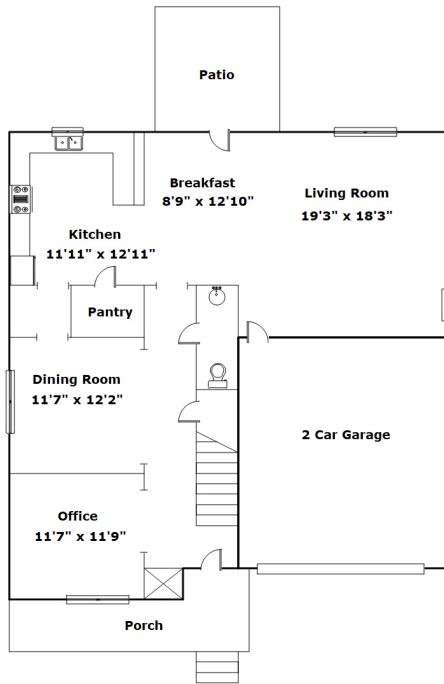

241 Woodmill Circle - Lexington, SC 29072

Drawn by: Look2 Homes Columbia

<http://www.look2homes.com/l2fp/floorplan/index.php?oid=20894>

Tammy Hoey

Cell Phone: 803-546-4882

colahomesales@gmail.com

Information is deemed reliable but not guaranteed!

**Better
Homes**
and Gardens
REAL ESTATE

MEDLEY