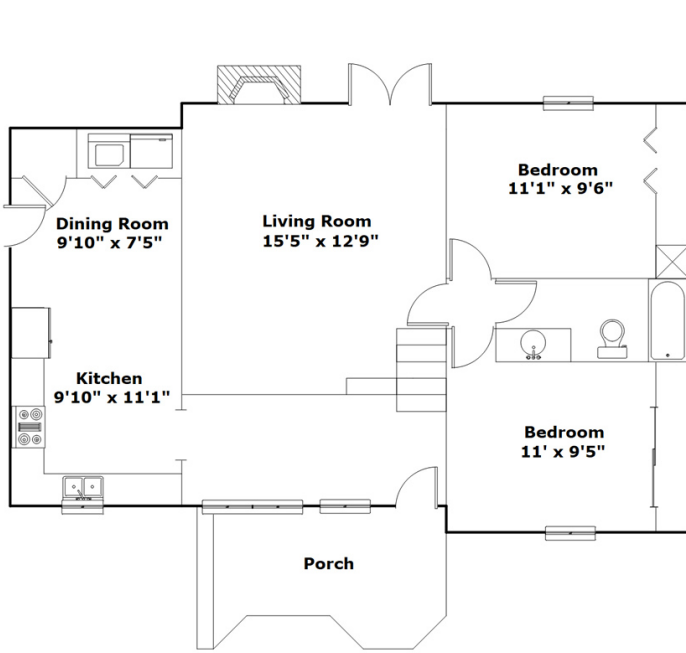

143 Minehead Ct - Irmo, SC 29063

**Presenting a beautiful home for your consideration!**

**Property Details**

3 Bedroom(s)  
2 Bath(s)

**SQFT**

Total	1510
Main Level	998
Upper Level	512

**Jim Leitherer**

Office Phone: 803-915-8317

Cell Phone: 803-298-0054

[jimleitherer@gmail.com](mailto:jimleitherer@gmail.com)

Information is deemed reliable but not guaranteed!

**Drawn by:** Look2 Homes Columbia  
<http://www.look2homes.com/l2fp/floorplan/index.php?oid=20884>