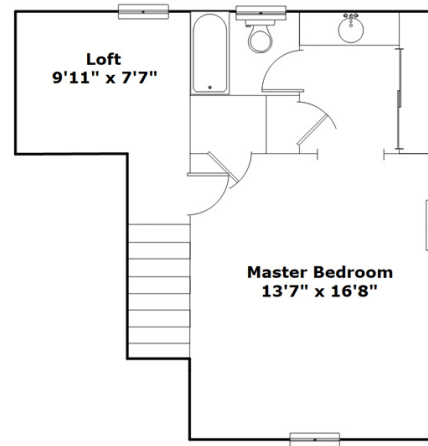

143 Minehead Ct - Irmo, SC 29063

**Presenting a beautiful home for your consideration!**

**Property Details**

3 Bedroom(s)  
2 Bath(s)

**SQFT**

Total	1510
Main Level	998
Upper Level	512

**Jim Leitherer**

Office Phone: 803-915-8317

Cell Phone: 803-298-0054

[jimleitherer@gmail.com](mailto:jimleitherer@gmail.com)

Information is deemed reliable but not guaranteed!

**Drawn by:** Look2 Homes Columbia  
<http://www.look2homes.com/l2fp/floorplan/index.php?oid=20884>