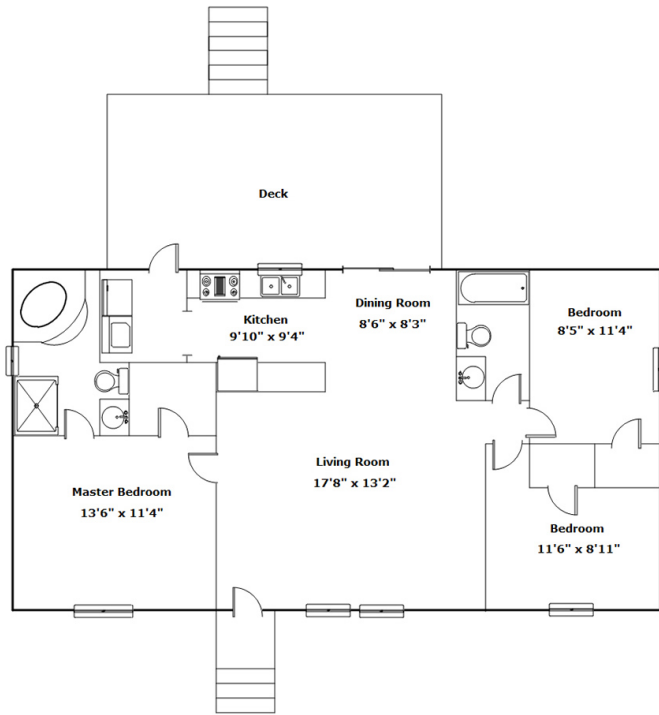

314 Roosevelt Dr - Eutawville, SC 29048

Drawn by: Look2 Homes Columbia

<http://www.look2homes.com/l2fp/floorplan/index.php?oid=20703>

Samantha Crider

Cell Phone: 803.707.5708

myrealtorsamanthacrider@gmail.com

Information is deemed reliable but not guaranteed!