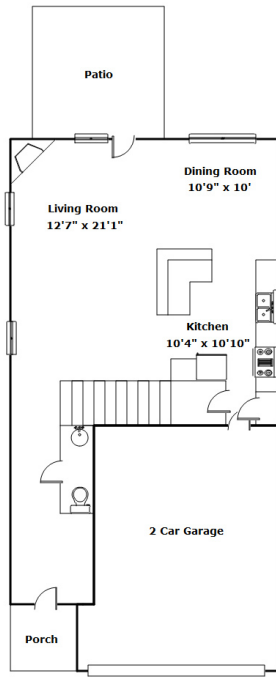

3155 Gedney Circle - Blythewood, SC 29016