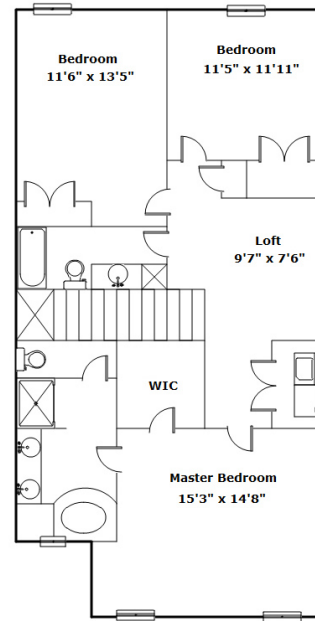

3155 Gedney Circle - Blythewood, SC 29016