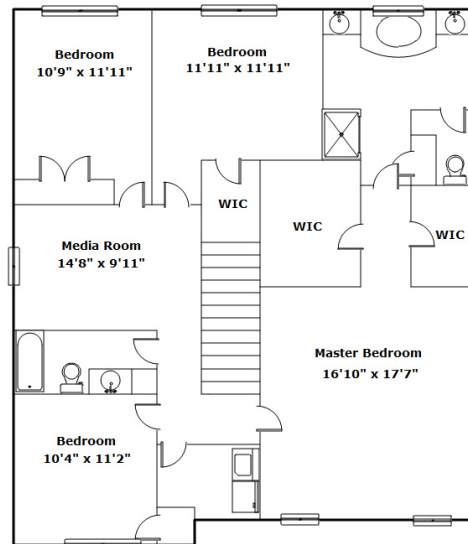

255 Oleander Mill Dr - Columbia, SC 29229