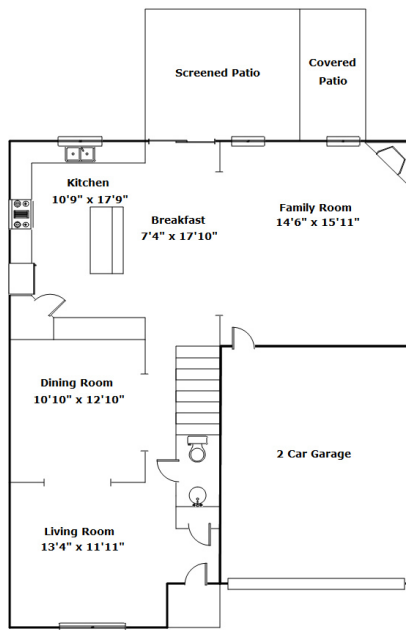

255 Oleander Mill Dr - Columbia, SC 29229

Presenting a beautiful home for your consideration!

Property Details

4 Bedroom(s)
2 Bath(s)
1 Half Bath(s)

SQFT

Total	2653
Main Level	1146
Upper Level	1507
Garage	370

Jim Leitherer

Office Phone: 803-915-8317

Cell Phone: 803-298-0054

jimleitherer@gmail.com

Information is deemed reliable but not guaranteed!

255 Oleander Mill Dr - Columbia, SC 29229

Drawn by: Look2 Homes Columbia