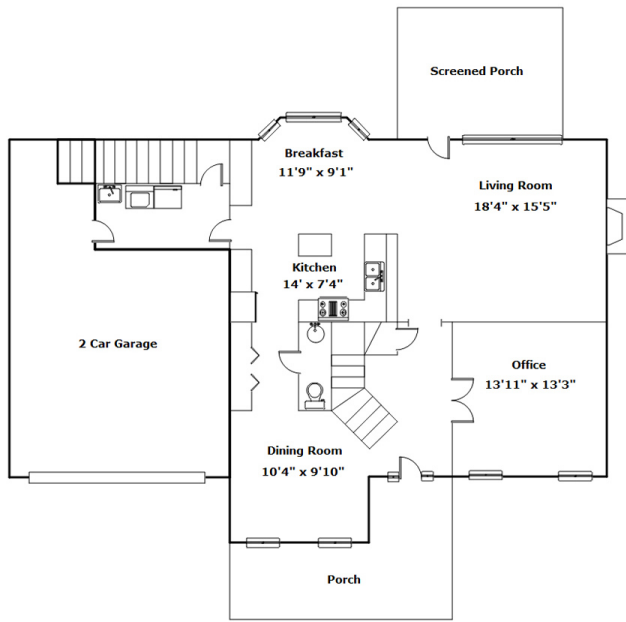

## SQFT

Total	2971
Main Level	1275
Upper Level	1696
Garage	491

# 278 Baneberry Loop - Lexington, SC 29073

**Drawn by:** Look2 Homes Columbia

<http://www.look2homes.com/l2fp/floorplan/index.php?oid=20652>

**Chris Loveland**

Office Phone: 803-772-5858

Cell Phone: 803-466-6848