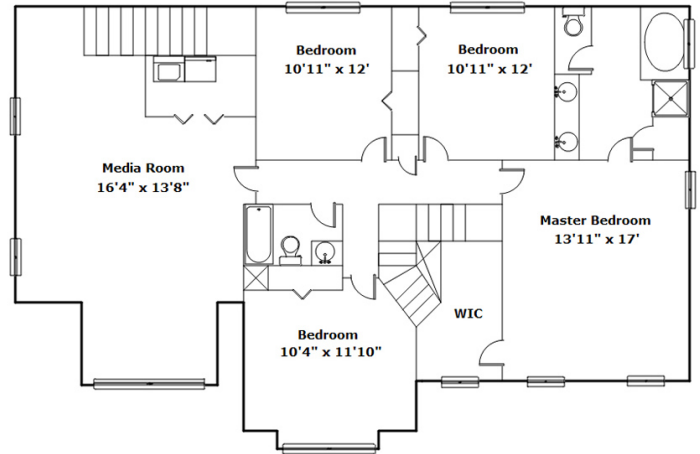

# 278 Baneberry Loop - Lexington, SC 29073

**Drawn by:** Look2 Homes Columbia

<http://www.look2homes.com/l2fp/floorplan/index.php?oid=20652>

**Chris Loveland**

Office Phone: 803-772-5858

Cell Phone: 803-466-6848