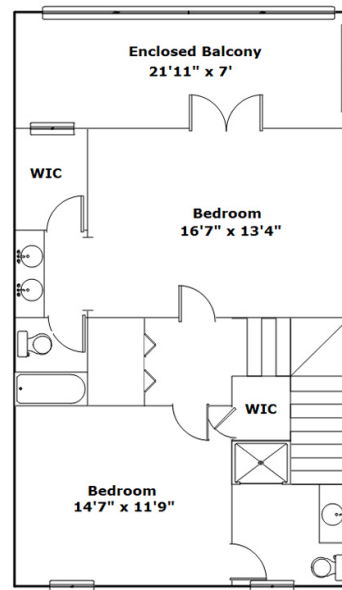

2007 Polo Ln - Camden, SC 29020

Presenting a beautiful home for your consideration!

Property Details

3 Bedroom(s)
3 Bath(s)
1 Half Bath(s)

SQFT

Total	2132
Main Level	1229
Upper Level	903

Jim Leitherer

Office Phone: 803-915-8317
Cell Phone: 803-298-0054
jimleitherer@gmail.com

Information is deemed reliable but not guaranteed!

2007 Polo Ln - Camden, SC 29020

Drawn by: Look2 Homes Columbia

<http://www.look2homes.com/l2fp/floorplan/index.php?oid=20602>

Jim Leitherer

Office Phone: 803-915-8317