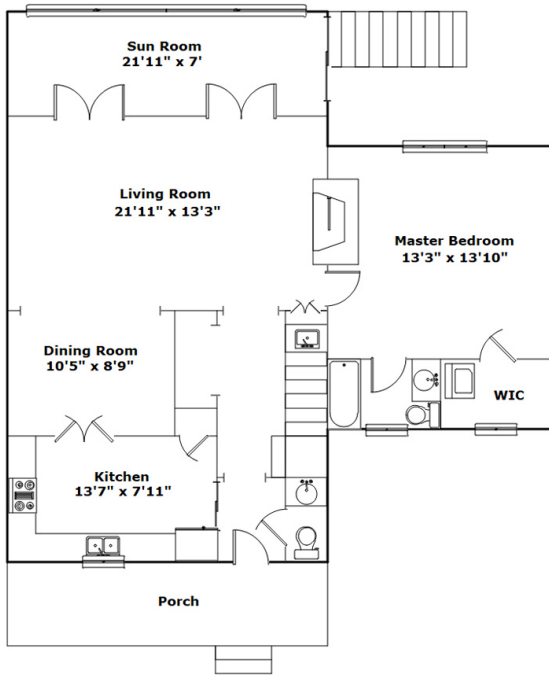

2007 Polo Ln - Camden, SC 29020