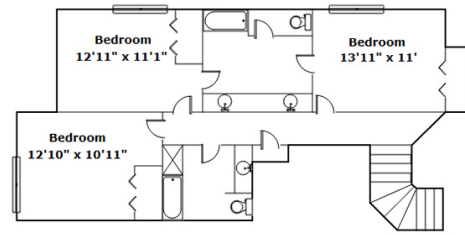

490 Chapel Creek Dr - Santee, SC 29142