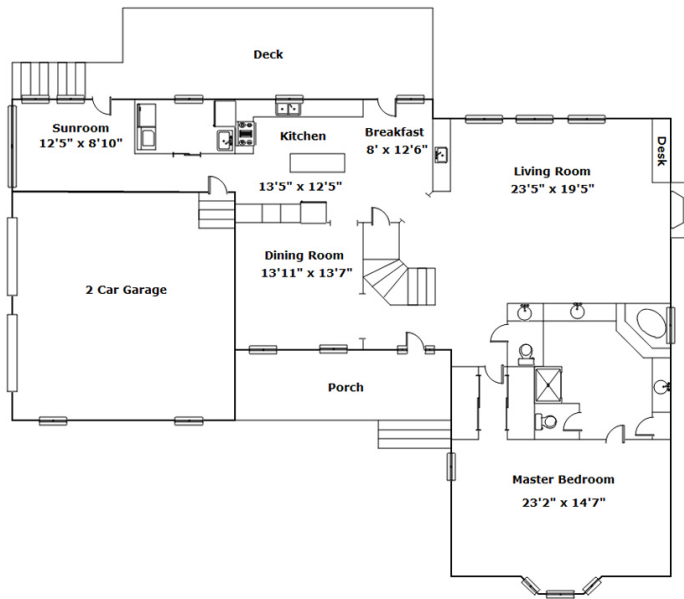

490 Chapel Creek Dr - Santee, SC 29142