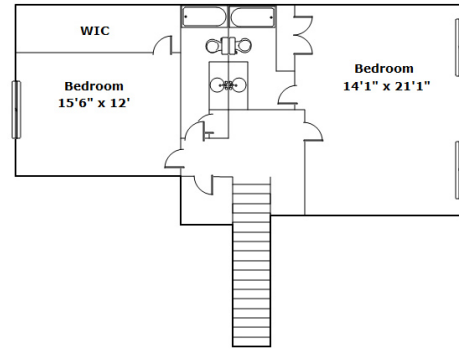

392 Summersweet Ct - Blythewood, SC 29016

Drawn by: Look2 Homes Columbia

<http://www.look2homes.com/l2fp/floorplan/index.php?oid=20544>

Jimmy Murray

Office Phone: 803-799-8035

Cell Phone: 803-260-1818

jimmy.murray@cbcarolinas.com

Information is deemed reliable but not guaranteed!

COLDWELL BANKER
REALTY