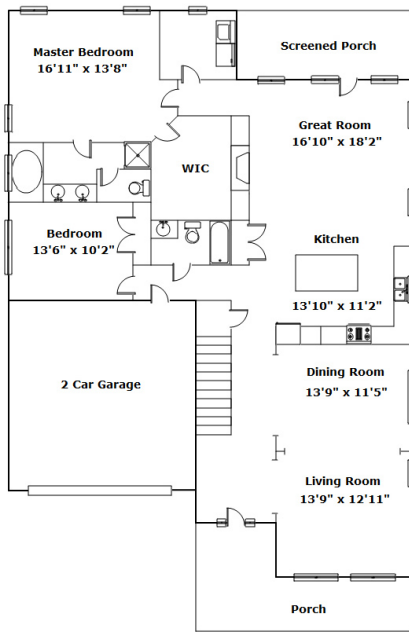

392 Summersweet Ct - Blythewood, SC 29016

Drawn by: Look2 Homes Columbia

<http://www.look2homes.com/l2fp/floorplan/index.php?oid=20544>

Jimmy Murray

Office Phone: 803-799-8035

Cell Phone: 803-260-1818

jimmy.murray@cbcarolinas.com

Information is deemed reliable but not guaranteed!

COLDWELL BANKER
REALTY