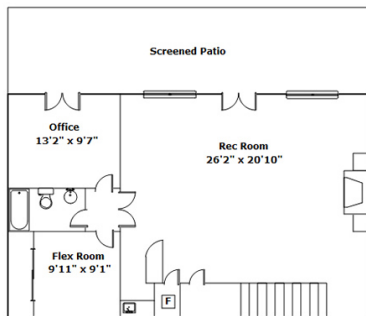

1090 Chapel Branch Rd - Santee, SC 29142