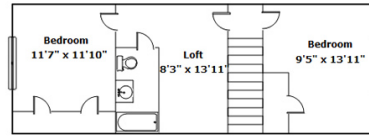

1090 Chapel Branch Rd - Santee, SC 29142

Drawn by: Look2 Homes Columbia

<http://www.look2homes.com/l2fp/floorplan/index.php?oid=20514>