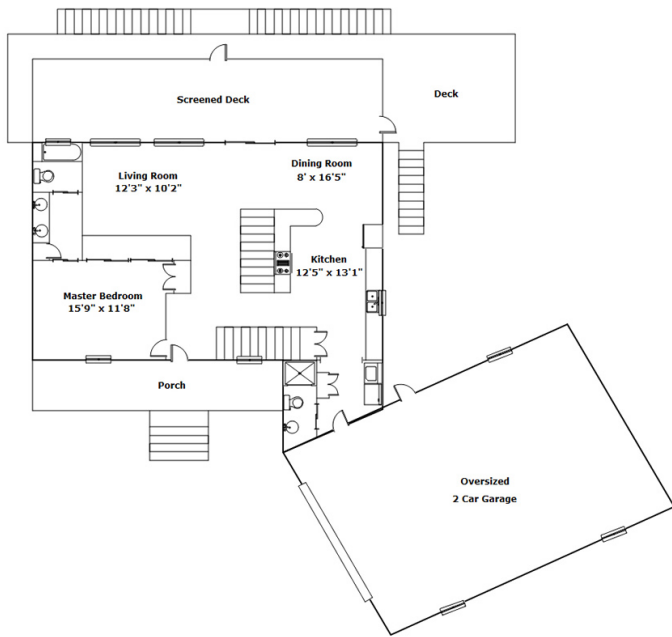

1090 Chapel Branch Rd - Santee, SC 29142