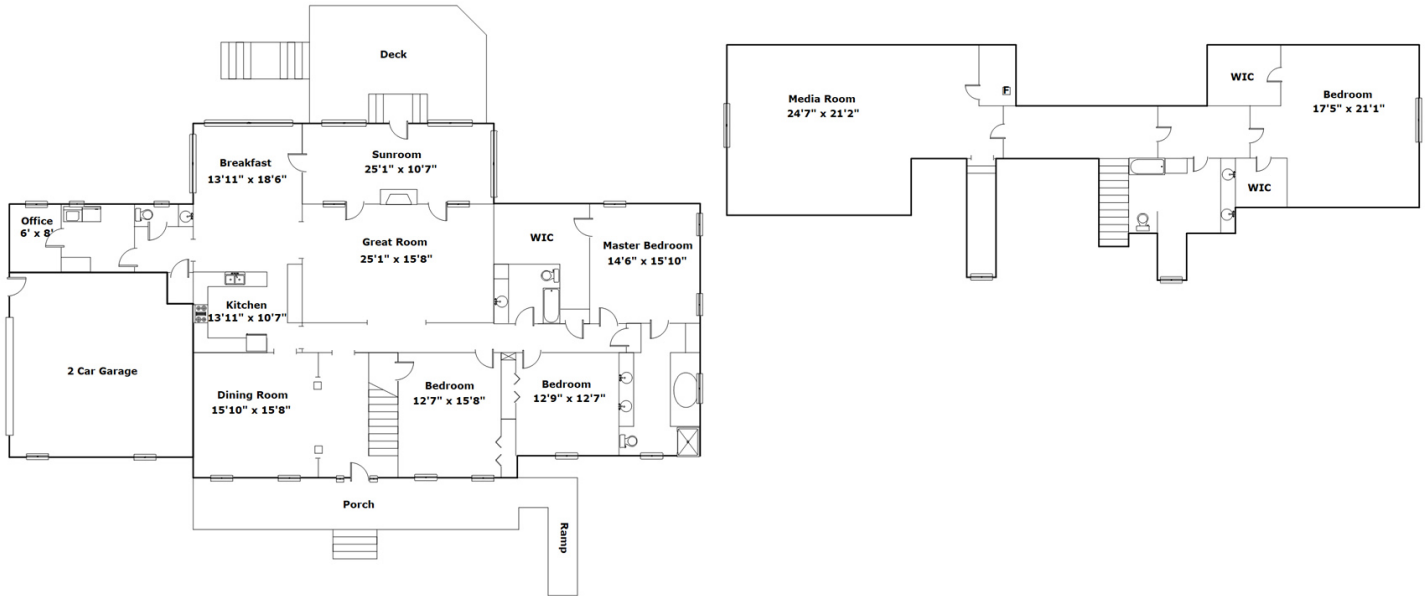

192 Pineview Church Rd - Blythewood, SC 29016

Drawn by: Look2 Homes Columbia

<http://www.look2homes.com/l2fp/floorplan/index.php?oid=20351>

Carolyn Green

Office Phone: 803-754-8222

Cell Phone: 803-331-5402

cgreen@cbcarolinas.com

<http://www.browsecolumbiahomes.com/>

Information is deemed reliable but not guaranteed!

COLDWELL BANKER
REALTY