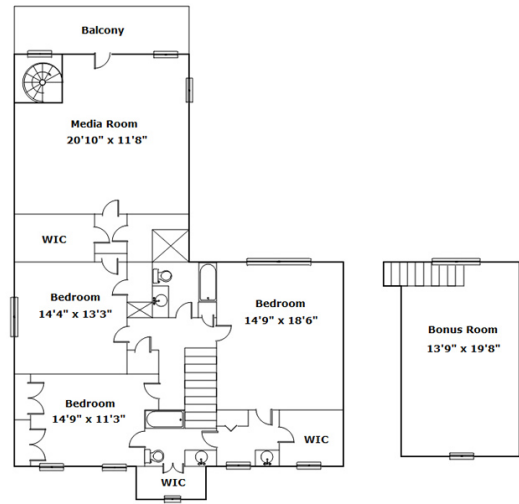

1627 Woodlake Dr - Columbia, SC 29206

Drawn by: Look2 Homes Columbia - appraisal square footage
<http://www.look2homes.com/l2fp/floorplan/index.php?oid=20309>

Dana Wolfe

Cell Phone: 803.446.9992

dana@wolfeandtaylor.com

Information is deemed reliable but not guaranteed!

**Wolfe &
Taylor**
REALTORS SINCE 1945