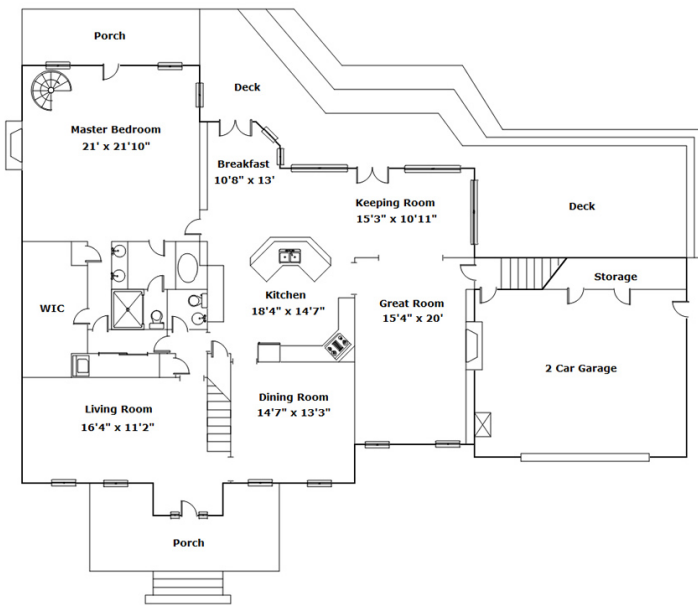

1627 Woodlake Dr - Columbia, SC 29206

Drawn by: Look2 Homes Columbia - appraisal square footage
<http://www.look2homes.com/l2fp/floorplan/index.php?oid=20309>

Dana Wolfe

Cell Phone: 803.446.9992

dana@wolfeandtaylor.com

Information is deemed reliable but not guaranteed!

**Wolfe &
Taylor**
REALTORS SINCE 1945