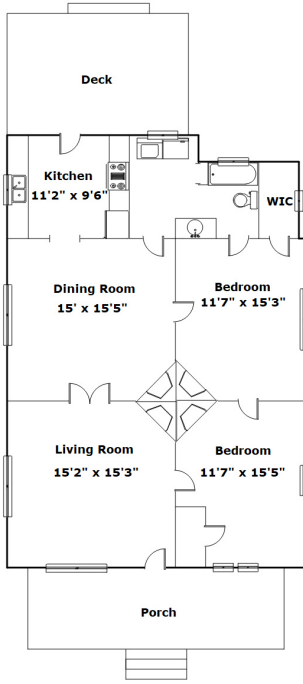

2408 Cleveland St - Elloree, SC 29047