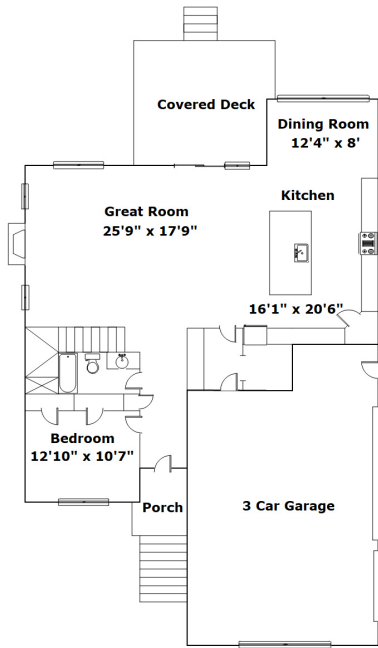

The Hollendale by Keystone Custom Builders - Elgin, SC 29045

Drawn by: Look2 Homes Columbia

<http://www.look2homes.com/l2fp/floorplan/index.php?oid=20297>

Ashton Hambright

Cell Phone: 803-960-1446

ashton.hambright@cbc Carolinas.com

<http://ashton.cbintouch.com>

Information is deemed reliable but not guaranteed!

COLDWELL BANKER
REALTY