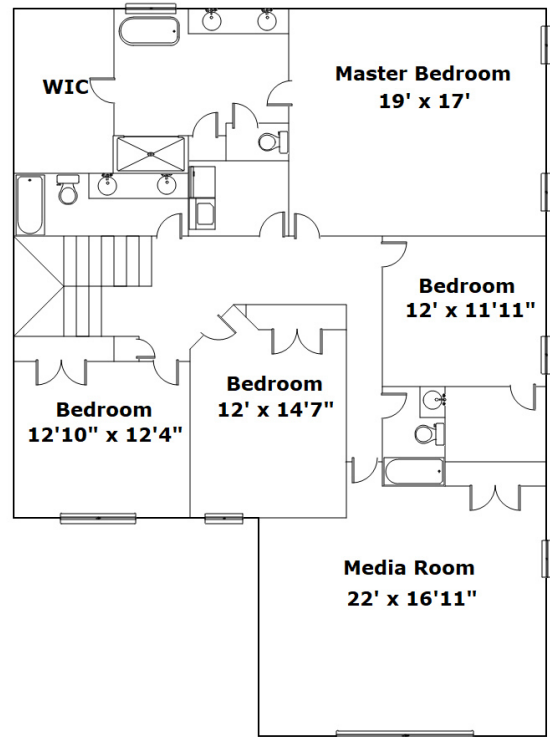

The Hollendale by Keystone Custom Builders - Elgin, SC 29045

Drawn by: Look2 Homes Columbia

<http://www.look2homes.com/l2fp/floorplan/index.php?oid=20297>

Ashton Hambright

Cell Phone: 803-960-1446

ashton.hambright@cbc Carolinas.com

<http://ashton.cbintouch.com>

Information is deemed reliable but not guaranteed!

COLDWELL BANKER
REALTY