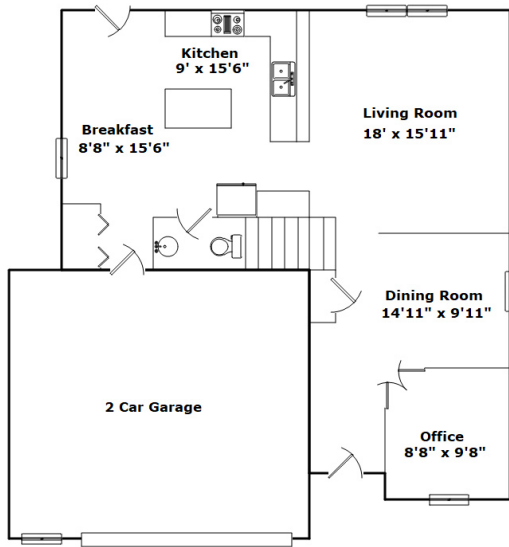

250 Elaine Ct. - Clover, SC 29710

Drawn by: Look2 Home Marketing Upstate SC
<http://www.look2homes.com/l2fp/floorplan/index.php?oid=20166>

Kathy Dills

Cell Phone: 803-325-4226

Kathy.Dills@RinehartRealty.com

<http://kdills.rinehartrealty.com>

Information is deemed reliable but not guaranteed!

Rinehart Realty