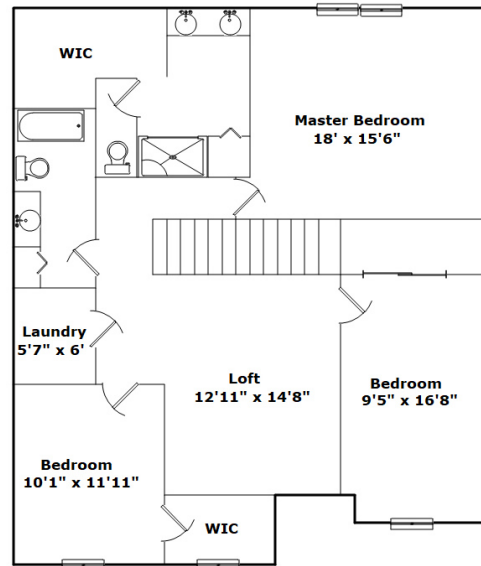

250 Elaine Ct. - Clover, SC 29710

Drawn by: Look2 Home Marketing Upstate SC
<http://www.look2homes.com/l2fp/floorplan/index.php?oid=20166>

Kathy Dills

Cell Phone: 803-325-4226

Kathy.Dills@RinehartRealty.com

<http://kdills.rinehartrealty.com>

Information is deemed reliable but not guaranteed!

Rinehart Realty