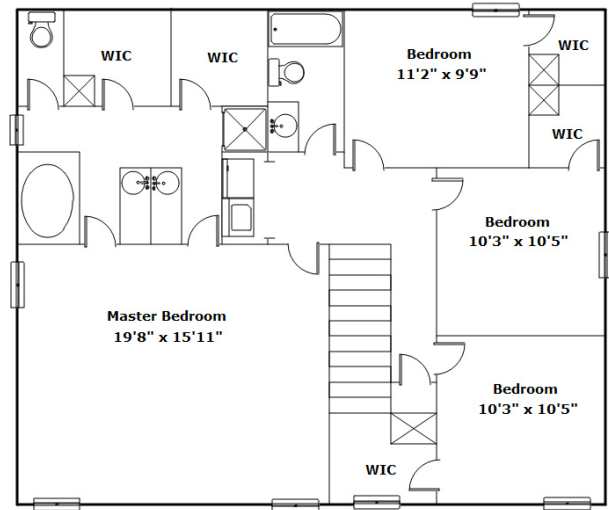

1112 Turning Leaf Dr - Hopkins, SC 29061