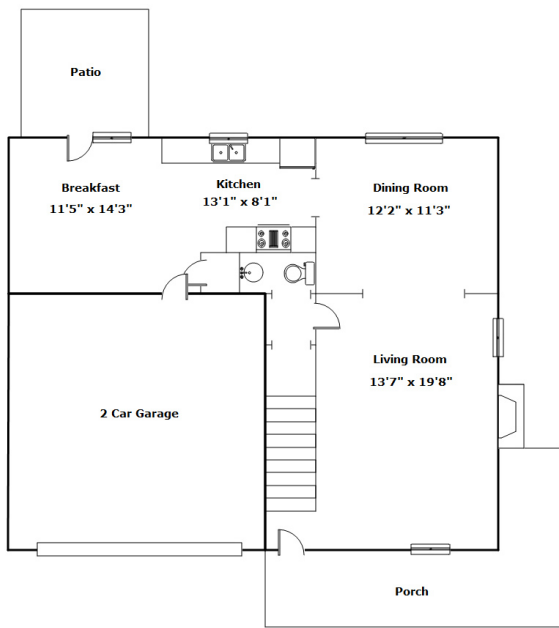

1112 Turning Leaf Dr - Hopkins, SC 29061