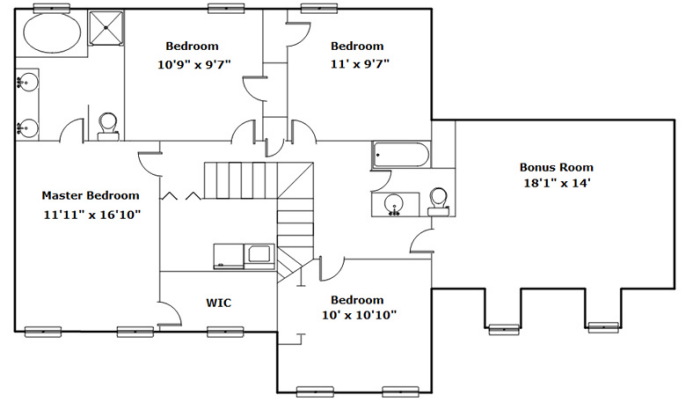

225 Meadow Crest Dr - West Columbia, SC 29172

Presenting a beautiful home for your consideration!

Property Details

4 Bedroom(s)
2 Bath(s)
1 Half Bath(s)

SQFT

Total	2332
Main Level	1038
Upper Level	1294
Garage	445

Drawn by: Look2 Homes Columbia

<http://www.look2homes.com/l2fp/floorplan/index.php?oid=20140>

 **Jimmy Murray**

Office Phone: 803-799-8035

Cell Phone: 803-260-1818

jimmy.murray@cbc Carolinas.com

Information is deemed reliable but not guaranteed!