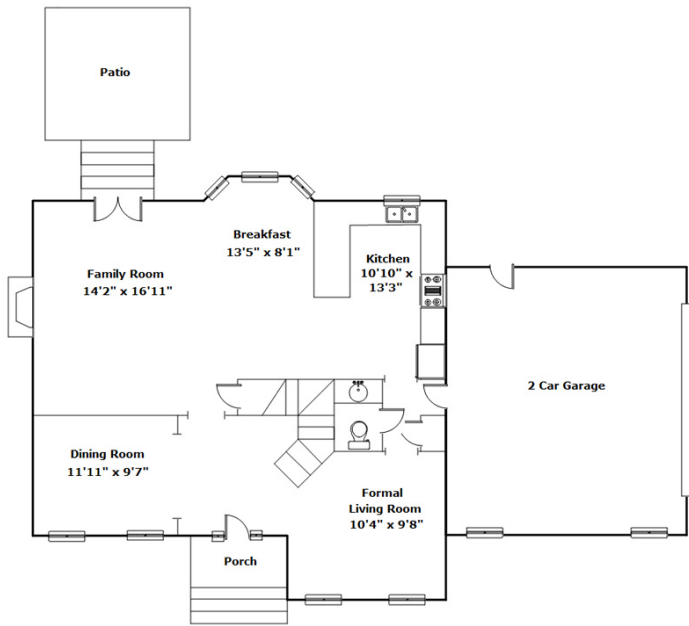

225 Meadow Crest Dr - West Columbia, SC 29172

Presenting a beautiful home for your consideration!

Property Details

4 Bedroom(s)
2 Bath(s)
1 Half Bath(s)

SQFT

Total	2332
Main Level	1038
Upper Level	1294
Garage	445

Drawn by: Look2 Homes Columbia

<http://www.look2homes.com/l2fp/floorplan/index.php?oid=20140>

 **Jimmy Murray**

Office Phone: 803-799-8035

Cell Phone: 803-260-1818

jimmy.murray@cbc Carolinas.com

Information is deemed reliable but not guaranteed!