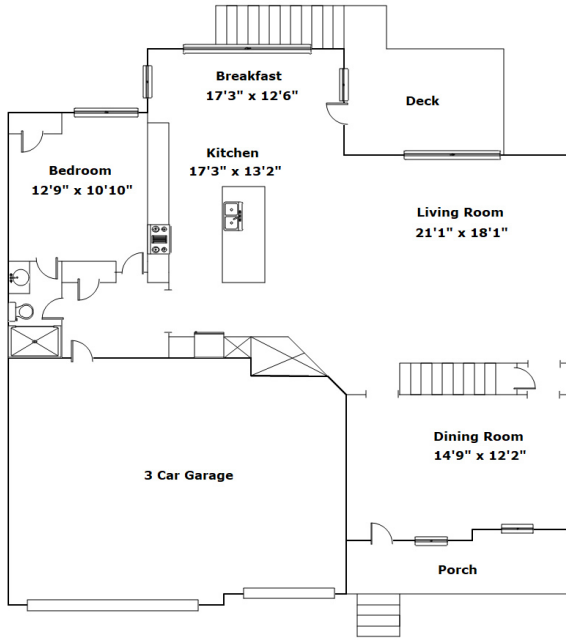

1322 Beechfern Circle - Elgin, SC 29045

Drawn by: Look2 Homes Columbia

<http://www.look2homes.com/l2fp/floorplan/index.php?oid=20127>

Carolyn Green

Office Phone: 803-754-8222

Cell Phone: 803-331-5402

cgreen@cbcarolinas.com

<http://www.browsecolumbiahomes.com/>

COLDWELL BANKER
REALTY

Information is deemed reliable but not guaranteed!