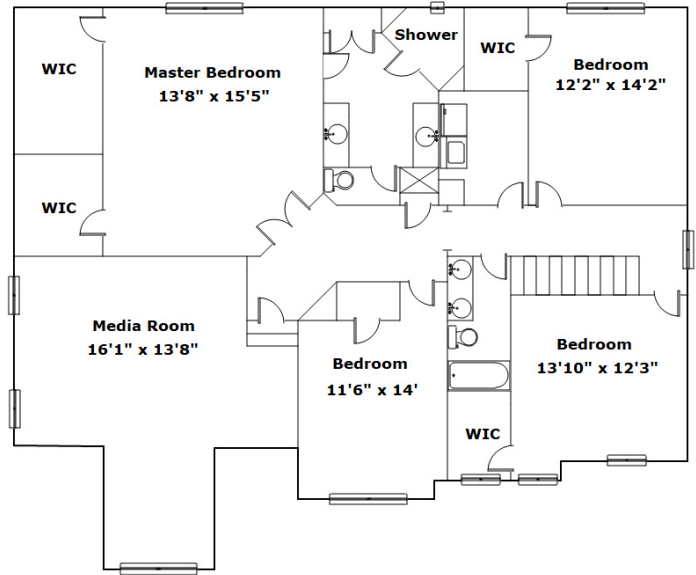

1322 Beechfern Circle - Elgin, SC 29045

Drawn by: Look2 Homes Columbia

<http://www.look2homes.com/l2fp/floorplan/index.php?oid=20127>

Carolyn Green

Office Phone: 803-754-8222

Cell Phone: 803-331-5402

cgreen@cbcarolinas.com

<http://www.browsecolumbiahomes.com/>

COLDWELL BANKER
REALTY

Information is deemed reliable but not guaranteed!