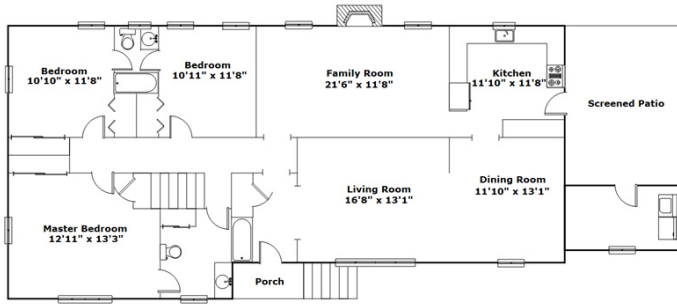

3532 Wolf Circle - Columbia, SC 29204