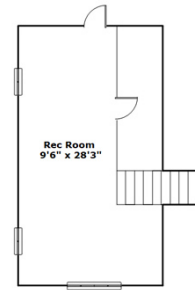

3532 Wolf Circle - Columbia, SC 29204