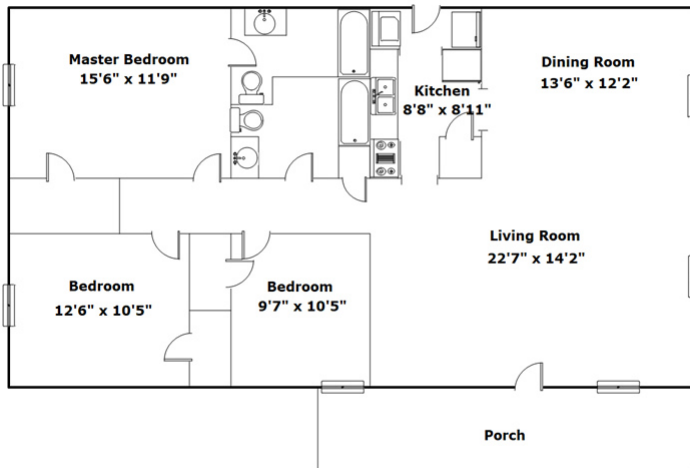

621 Crout Pond Way - Gilbert, SC 29054

Drawn by: Look2 Homes Columbia

<http://www.look2homes.com/l2fp/floorplan/index.php?oid=20097>

Donnie Shealy

Office Phone: 803-957-5566

Cell Phone: 803-238-9925

shealyspiresgroup@gmail.com

Information is deemed reliable but not guaranteed!

THE
ART
OF REAL ESTATE