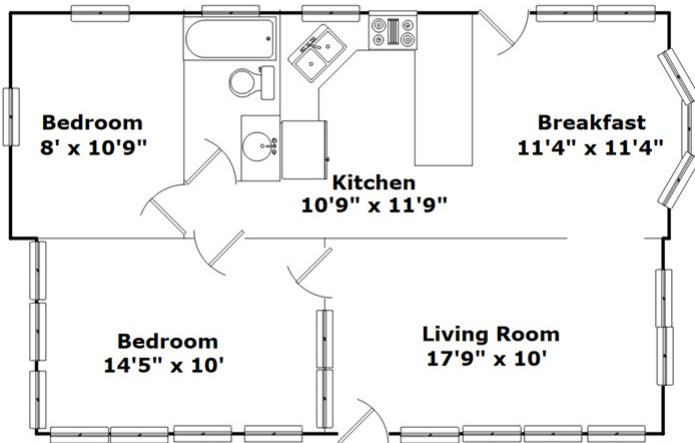

112 Dogwood Circle - New London, NC 28127

Drawn by: Look2 Home Marketing Upstate SC
<http://www.look2homes.com/l2fp/floorplan/index.php?oid=20014>

Regina Vance

Cell Phone: 704-361-2292

rvance@cbscarolinas.com

<http://www.ReginaandJerryVance.com>

Information is deemed reliable but not guaranteed!

RESIDENTIAL BROKERAGE