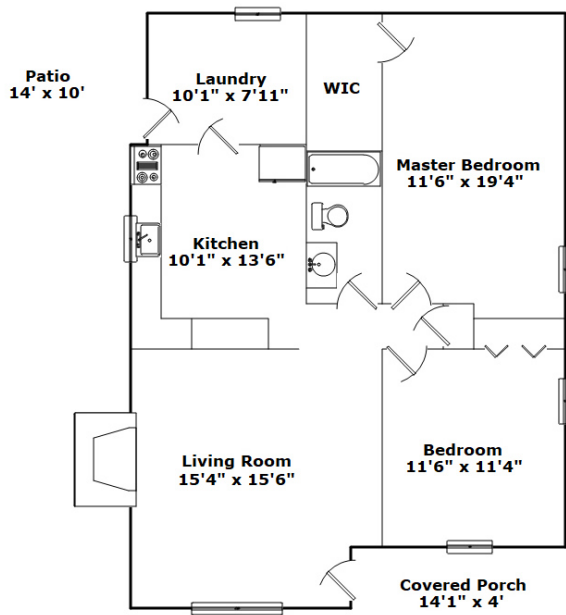

113 Batson Pate Drive - Easley, SC 29640

Drawn by: Look2 Home Marketing Upstate SC
<http://www.look2homes.com/l2fp/floorplan/index.php?oid=19994>

Randall Coleman
Cell Phone: 864-918-0533
Randall.coleman@allentate.com
<http://randallcoleman.allentate.com>

Information is deemed reliable but not guaranteed!