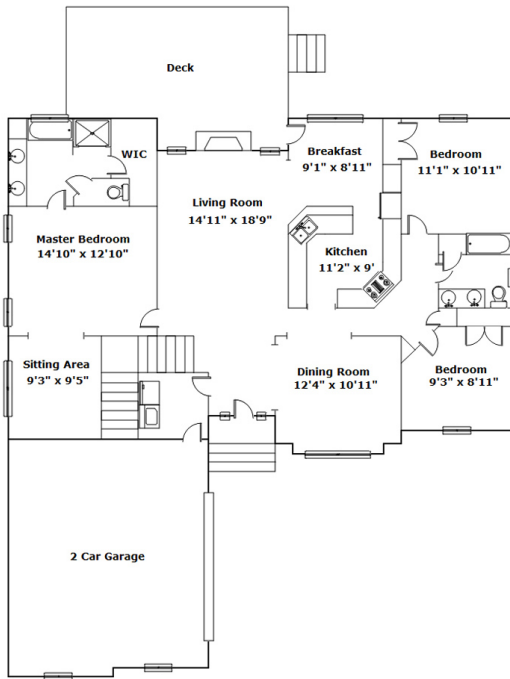

142 Mountain Maple Ln - Blythewood, SC 29016

Drawn by: Look2 Homes Columbia

<http://www.look2homes.com/l2fp/floorplan/index.php?oid=19978>

Cell Phone: 803-447-2417

martha@marthamccoy.com

<http://marthamccoy.com>

Information is deemed reliable but not guaranteed!

COLDWELL BANKER
REALTY